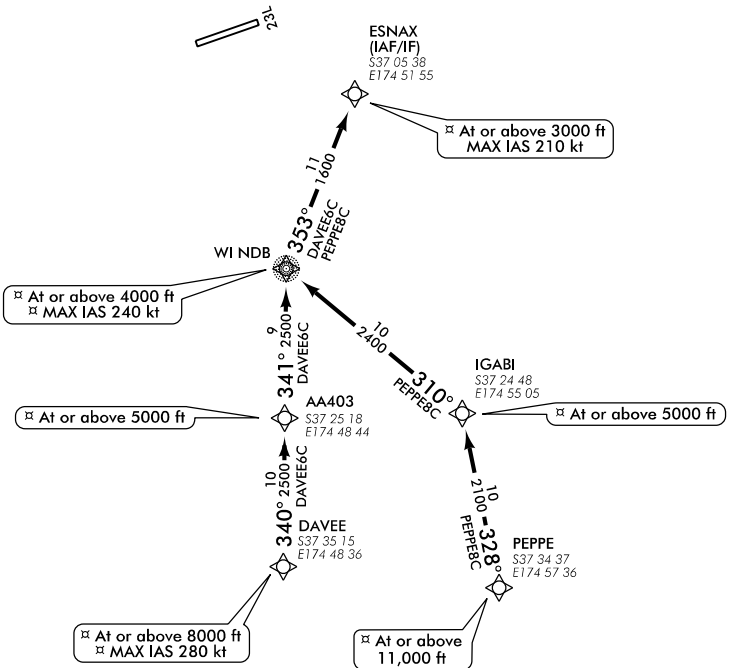

TOWER: 118.7 120.8

AUCKLAND

RNAV STAR RWY 23L (8)

ATIS: 127.8 127.0

RWY 23L

DAVEE SIX CHARLIE ARRIVAL – RNAV (DAVEE6C)

- Cross DAVEE at or above 8000 ft, MAX IAS 280 kt
- Track 340° to AA403
- Cross AA403 at or above 5000 ft
- Track 341° to WI NDB
- Cross WI NDB at or above 4000 ft, MAX IAS 240 kt
- Track 353° to ESNAX
- Cross ESNAX at or above 3000 ft, MAX IAS 210 kt

PEPPE EIGHT CHARLIE ARRIVAL – RNAV (PEPPE8C)

- Cross PEPPE at or above 11,000 ft
- Track 328° to IGABI
- Cross IGABI at or above 5000 ft
- Track 310° to WI NDB
- Cross WI NDB at or above 4000 ft, MAX IAS 240 kt
- Track 353° to ESNAX
- Cross ESNAX at or above 3000 ft, MAX IAS 210 kt

NOT TO SCALE

- ALL ARRIVALS**
- Descend to ATC cleared level via published profile
 - If unable RNAV, expect radar vectors or alternative routing
 - If approach clearance not received by ESNAX, expect RADAR vectors.

☒ ATC Restriction

**Navigation requirement: RNAV 1
GNSS required**

Changes from 15-SEP-16: Tracks updated, procedures reviewed, ATC restriction symbols.

AARNVASTAR23L-8-K

Effective: 30 MAR 17