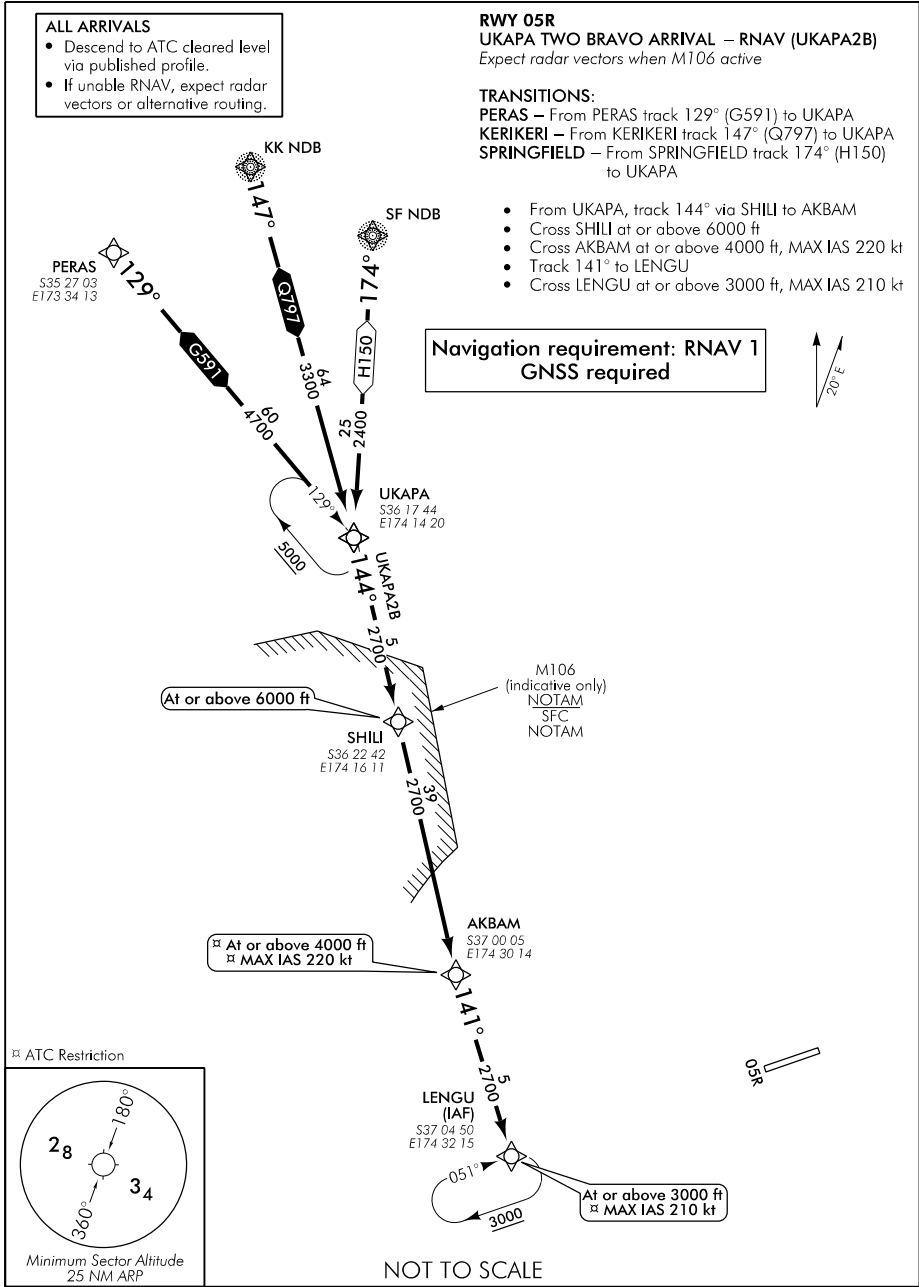

ELEV 23

NZAA

AUCKLAND CONTROL: 124.3 129.6

TOWER: 118.7 120.8

ATIS: 127.8 127.0

AUCKLAND

RNAV STAR RWY 05R (7)

ALL ARRIVALS

- Descend to ATC cleared level via published profile.
- If unable RNAV, expect radar vectors or alternative routing.

RWY 05R
UKAPA TWO BRAVO ARRIVAL – RNAV (UKAPA2B)
Expect radar vectors when M106 active

TRANSITIONS:
PERAS – From PERAS track 129° (G591) to UKAPA
KERIKERI – From KERIKERI track 147° (Q797) to UKAPA
SPRINGFIELD – From SPRINGFIELD track 174° (H150) to UKAPA

- From UKAPA, track 144° via SHILI to AKBAM
- Cross SHILI at or above 6000 ft
- Cross AKBAM at or above 4000 ft, MAX IAS 220 kt
- Track 141° to LENGU
- Cross LENGU at or above 3000 ft, MAX IAS 210 kt

**Navigation requirement: RNAV 1
GNSS required**

AARNVSTAR05R-7-1

NOT TO SCALE

Changes from 31 MAR 16: M106 added, UKAPA1B amended to UKAPA2B, ATM symbol added.

Effective: 26 MAY 16