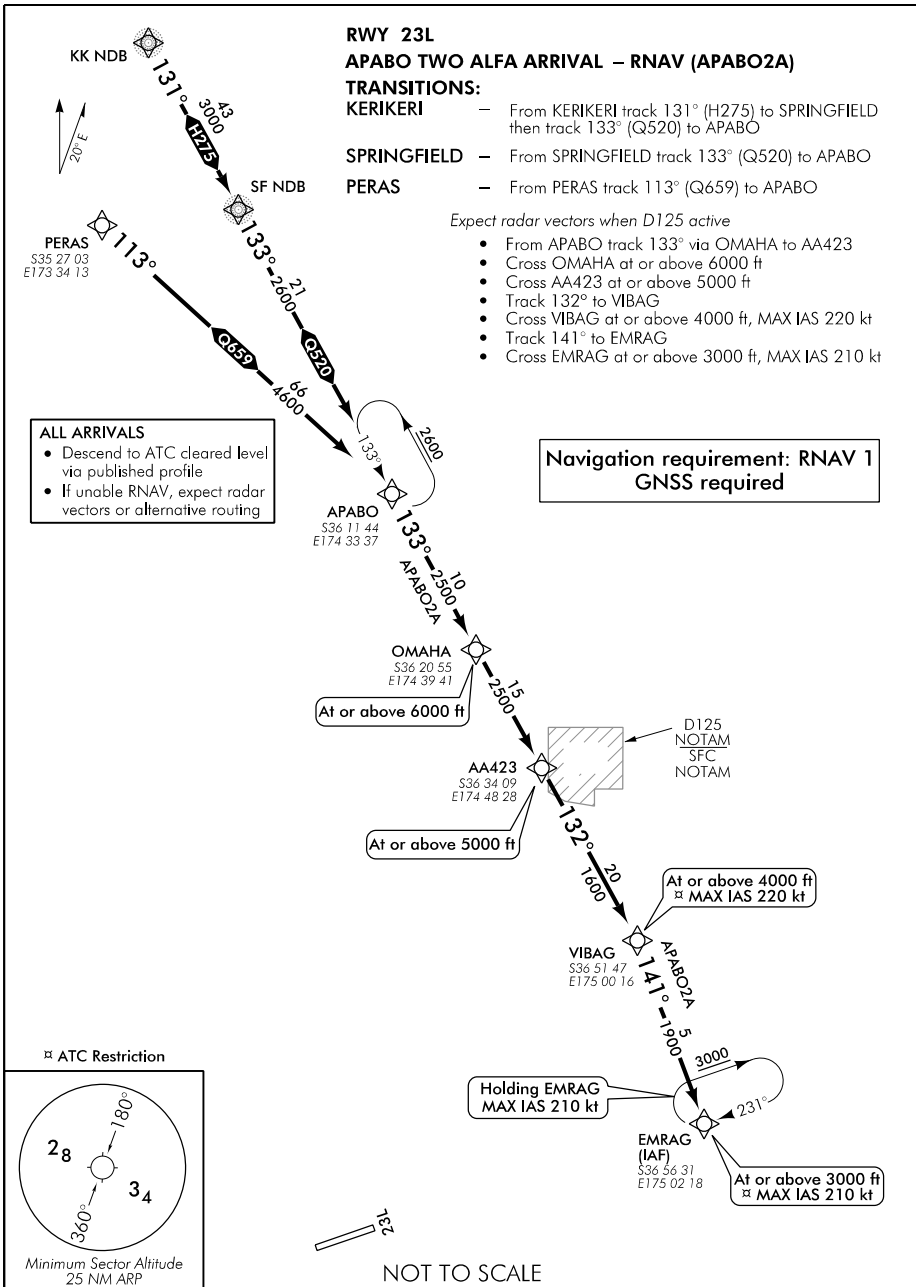

ELEV 23

AUCKLAND

NZAA

RNAV STAR RWY 23L (11)

AUCKLAND APPROACH: 124.3 129.6

TOWER: 118.7 120.95

ATIS: 127.8 127.0

Changes from 9 NOV 17: Pagination and chart title.

Effective: 1 FEB 18