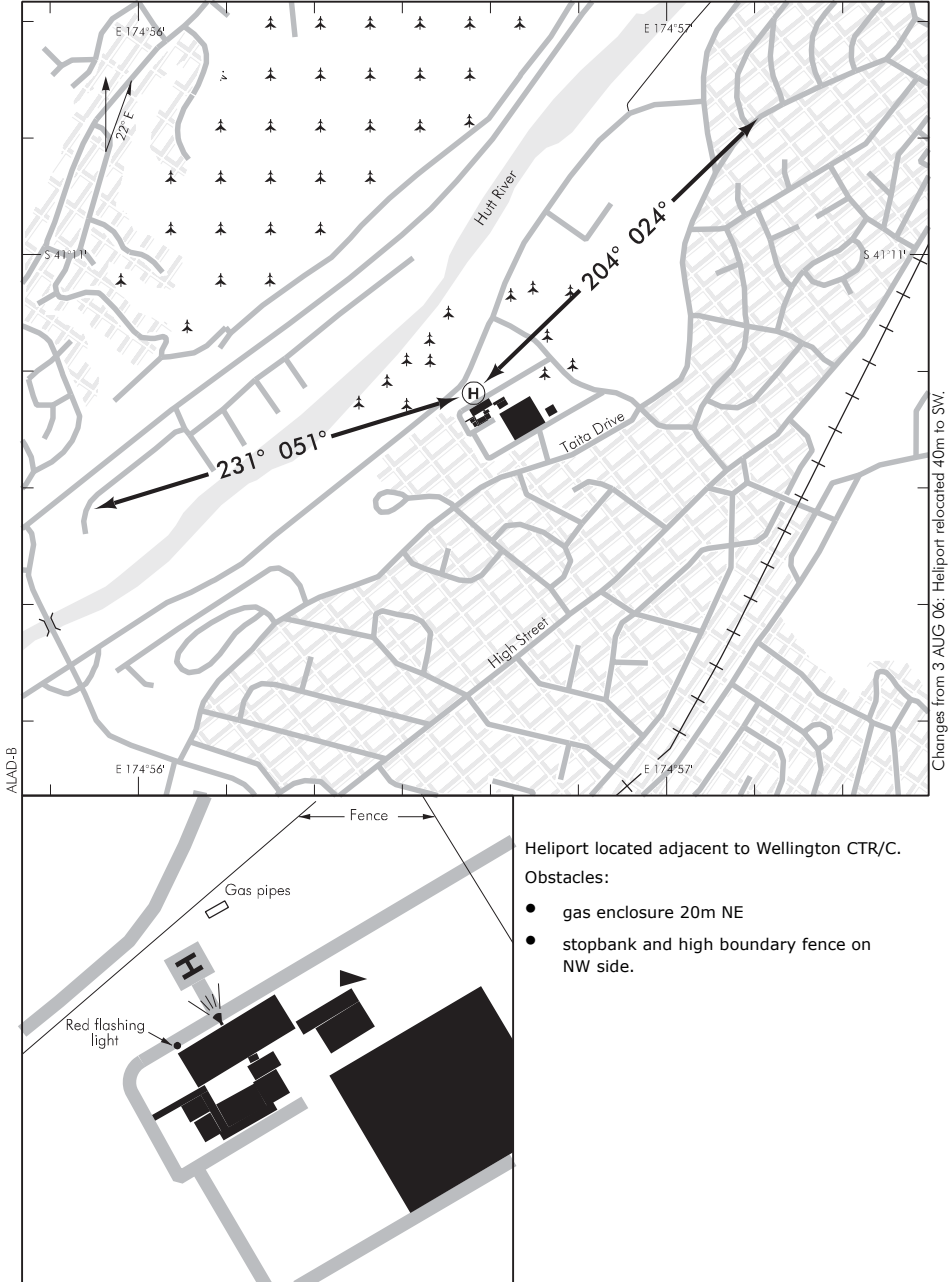

ELEV 93

NZAL

NON-CERTIFICATED

AVALON

HELIPORT

UNATTENDED: 118.8

ATIS WELLINGTON: 126.9

S 41 11 12 E 174 56 38*

Effective: 14 FEB 08

© Civil Aviation Authority

AVALON
HELIPORT

FATO/TLOF

	SIZE	SFC	STRENGTH	MARKINGS
FATO	24m x 22m	Gr(s)		
TLOF	6 x 6m	Conc		Standard

Maximum helicopter size 13m overall length.

LIGHTING

Nil