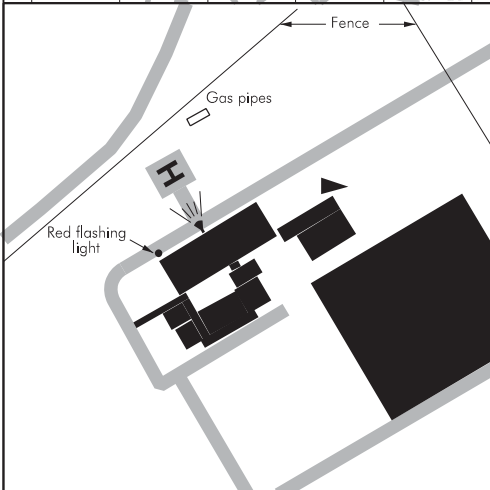

# AVALON HELIPORT

UNATTENDED: 118.8

ATIS WELLINGTON: 126.9

ALAD-B

Changes from 3 AUG 06: Heliport relocated 40m to SW.

Heliport located adjacent to Wellington CTR/C.

Obstacles:

- gas enclosure 20 m NE
- stopbank and high boundary fence on NW side.

S 41 11 12 E 174 56 38\*

**Effective: 14 FEB 08**

**FATO/TLOF**

|      | SIZE        | SFC   | STRENGTH | MARKINGS |
|------|-------------|-------|----------|----------|
| FATO | 24 m x 22 m | Gr(s) |          |          |
| TLOF | 6 x 6 m     | Conc  |          | Standard |

Maximum helicopter size 13 m overall length.

**LIGHTING**

Nil

**FACILITIES**

Nil

**SUPPLEMENTARY**

Operator: Avalon Studios Ltd, PO Box 30649, Lower Hutt  
Tel (04) 914 5752

Available for limited use subject to the prior agreement of the operator.