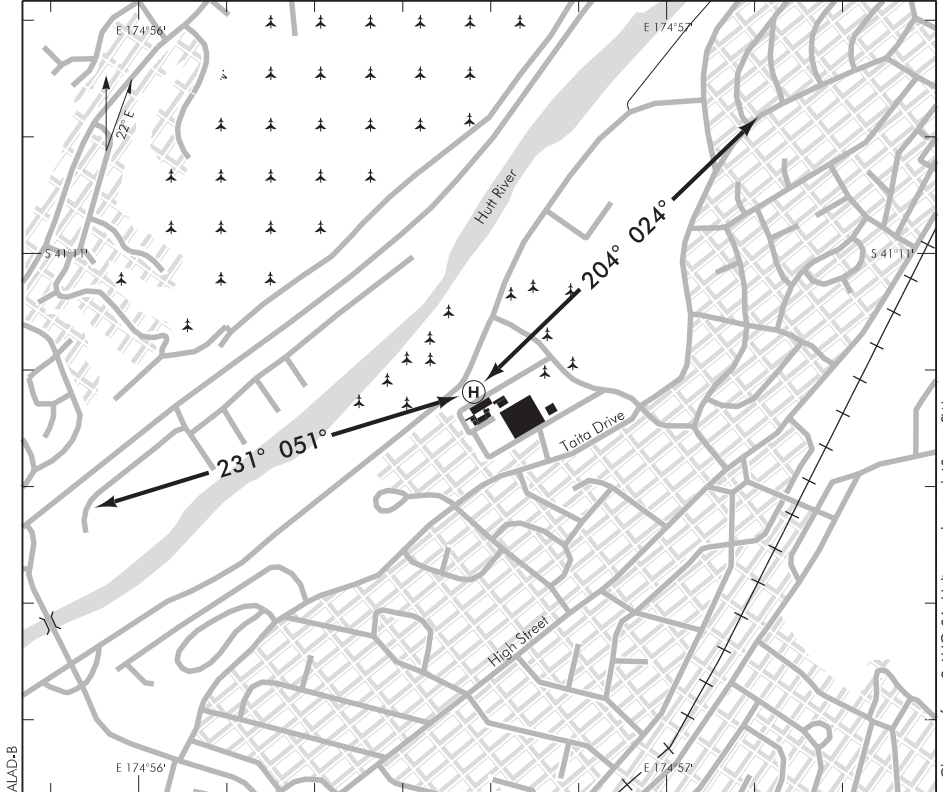

# AVALON HELIPORT

UNATTENDED: 118.8

ATIS WELLINGTON: 126.9

ALAD-B

Changes from 3 AUG 06: Heliport relocated 40m to SW.

Heliport located adjacent to Wellington CTR/C.

Obstacles:

- gas enclosure 20 m NE
- stopbank and high boundary fence on NW side.

S 41 11 12 E 174 56 38\*

**Effective: 14 FEB 08**

**FATO/TLOF**

|      | SIZE        | SFC   | STRENGTH | MARKINGS |
|------|-------------|-------|----------|----------|
| FATO | 24 m x 22 m | Gr(s) |          |          |
| TLOF | 6 x 6 m     | Conc  |          | Standard |