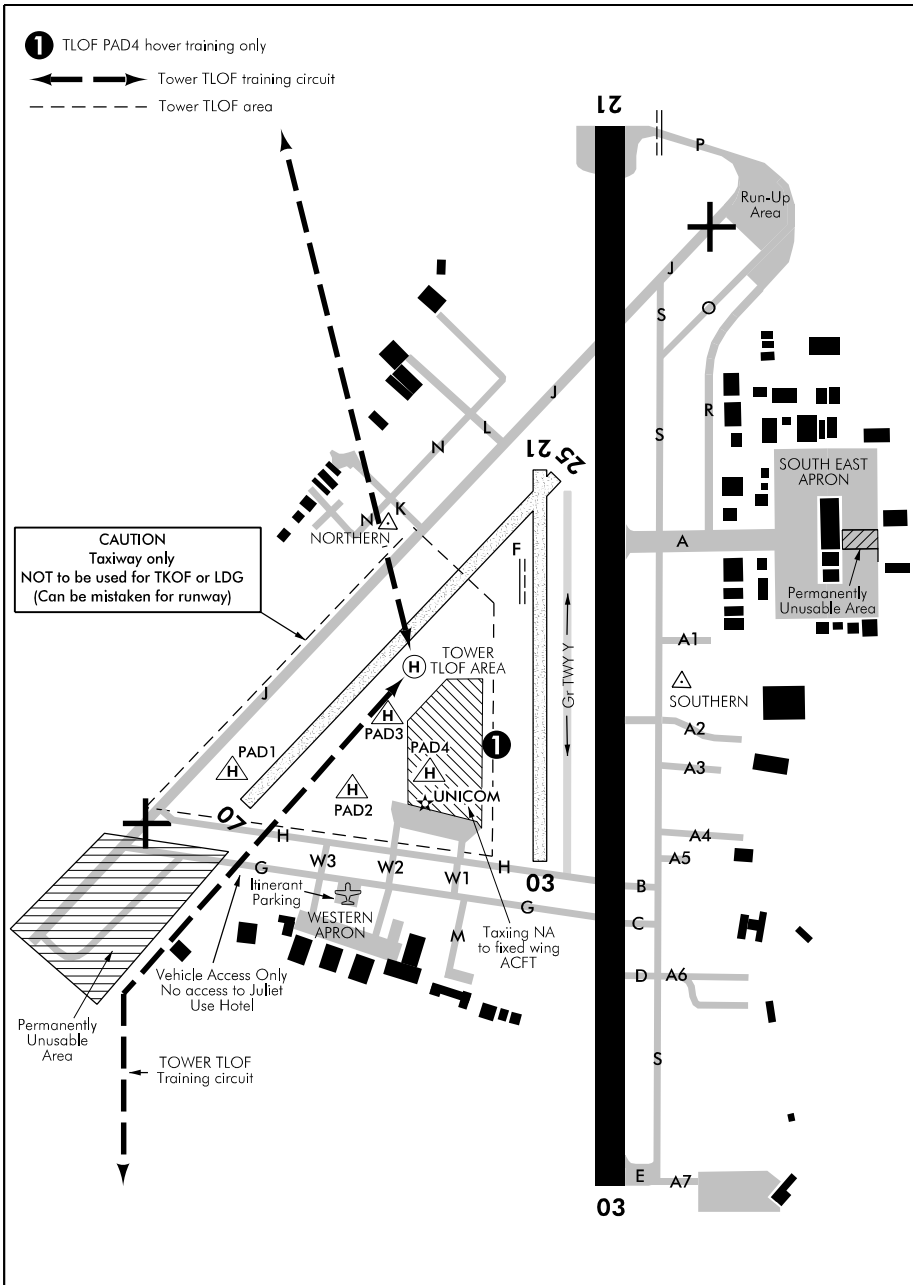

ELEV 111

NZAR

AWIB: 121.0

ARDMORE

GROUND MOVEMENTS

UNICOM/UNATTENDED: 118.1

Changes from 26 MAY 16: Fence and unusable portion of SE apron added.

ARGM-F

Effective: 15 SEP 16

ARDMORE

GROUND MOVEMENTS