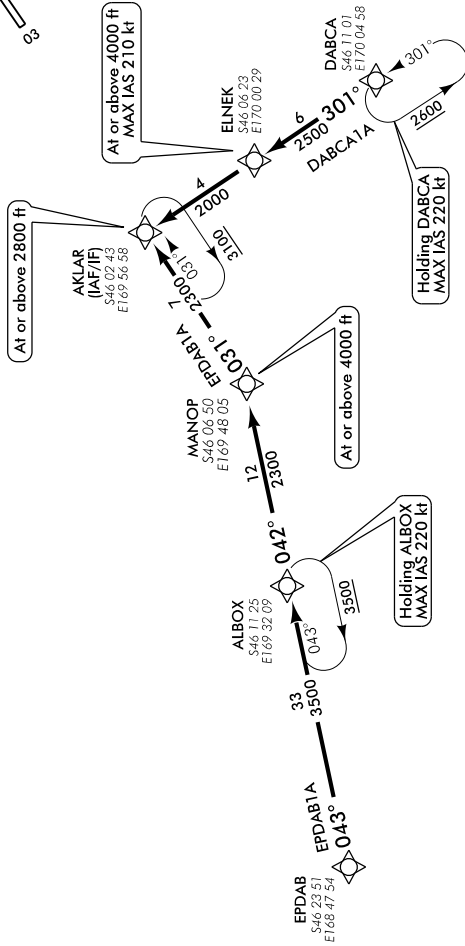

ELEV 4

CAT A,B,C,D

NZDN

DUNEDIN RNAV (GNSS) STAR RWY 03 (2)

TOWER: 120.7 122.4

ATIS: 126.45

UNATTENDED: 120.7

Navigation requirement: RNP 1

RWY 03

DABCA ONE ALFA ARRIVAL - RNAV (GNSS) (DABCA1A)

- Track 301° via ELNEK to AKLAR
- Cross ELNEK at or above 4000 ft, MAX IAS 210 kt
- Cross AKLAR at or above 2800 ft

RWY 03

EPDAB ONE ALFA ARRIVAL - RNAV (GNSS) (EPDAB1A)

Airspace containment not assured EPDAB to ALBOX

- Track 043° to ALBOX
- Track 042° to MANOP at or above 4000 ft
- Track 031° to AKLAR at or above 2800 ft

NOT TO SCALE

DNRNAVSTAR03-2-C

Changes from 21 JUL 16: ATIS FREQ amended.