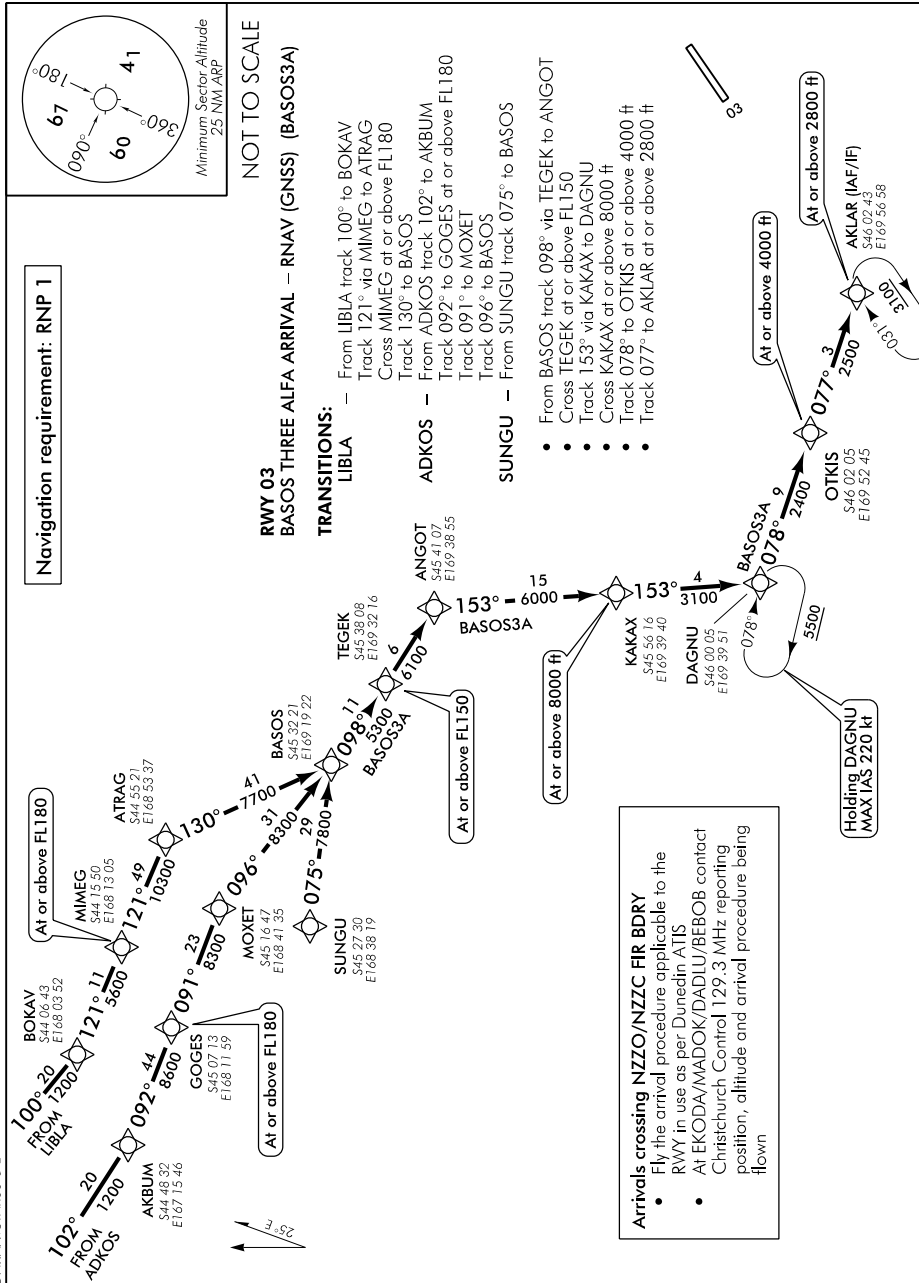

TRANSITIONS:

- **LIBLA** – From LIBLA track 100° to BOKAV Track 121° via MIMEG to ATRAG Cross MIMEG at or above FL180 Track 130° to BASOS
- **ADKOS** – From ADKOS track 102° to AKBUM Track 092° to GOGES at or above FL180 Track 091° to MOXET Track 096° to BASOS
- **SUNGU** – From SUNGU track 075° to BASOS

- From BASOS track 098° via TEGEK to ANGOT
- Cross TEGEK at or above FL150
- Track 153° via KAKAX to DAGNU
- Cross KAKAX at or above 8000 ft
- Track 078° to OTKIS at or above 4000 ft
- Track 077° to AKLAR at or above 2800 ft

DNRNAVSTAR03-3-E