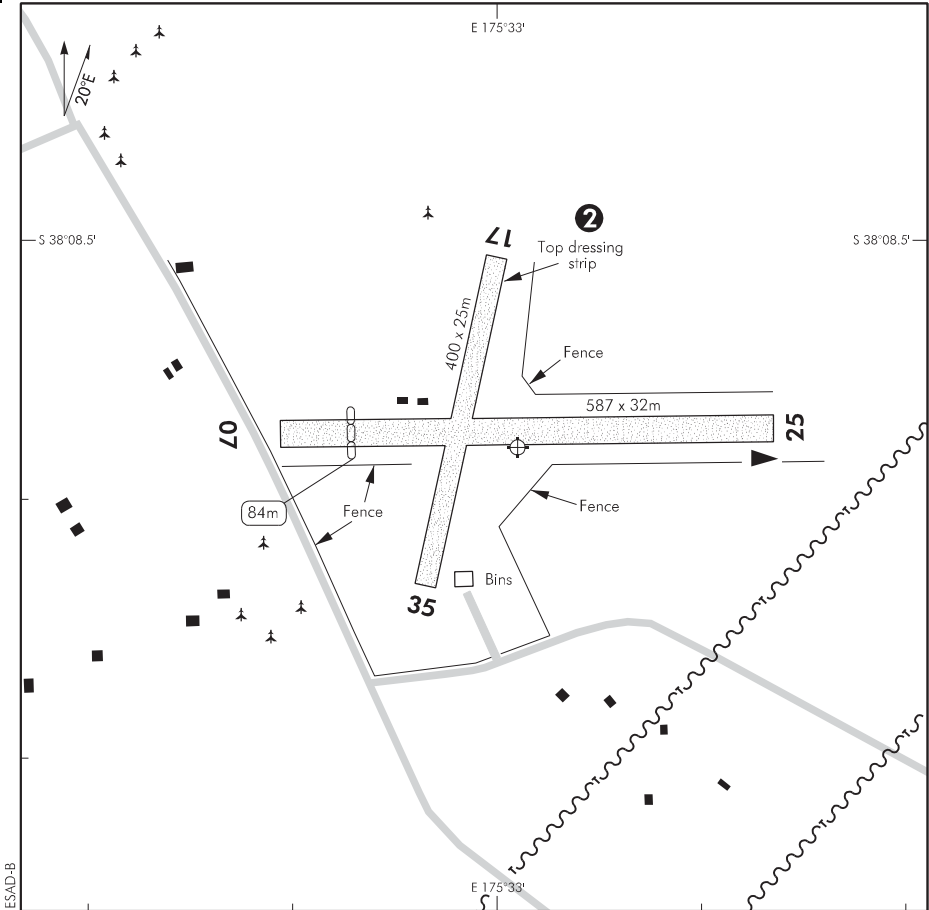

ELEV 550

# WHAREPAPA SOUTH

NZES

NON-CERTIFICATED

AERODROME

UNATTENDED: 123.25

Changes from 15 FEB 07: AD FREQ amended.

- 1. Power lines to east sag below aerodrome level.
- ② RWY 17/35 not available for use by general aviation.

S 38 08 38 E 175 33 01\*

**Effective: 10 NOV 16**

**RWY**

RWY	SFC	Strength	Gp	Slope	ASDA	Take-off distance			LDG DIST
						1:20	1:30	1:40	
07 25	Gr		4	Nil		587 503			503 587

**LIGHTING**

Nil

**FACILITIES**