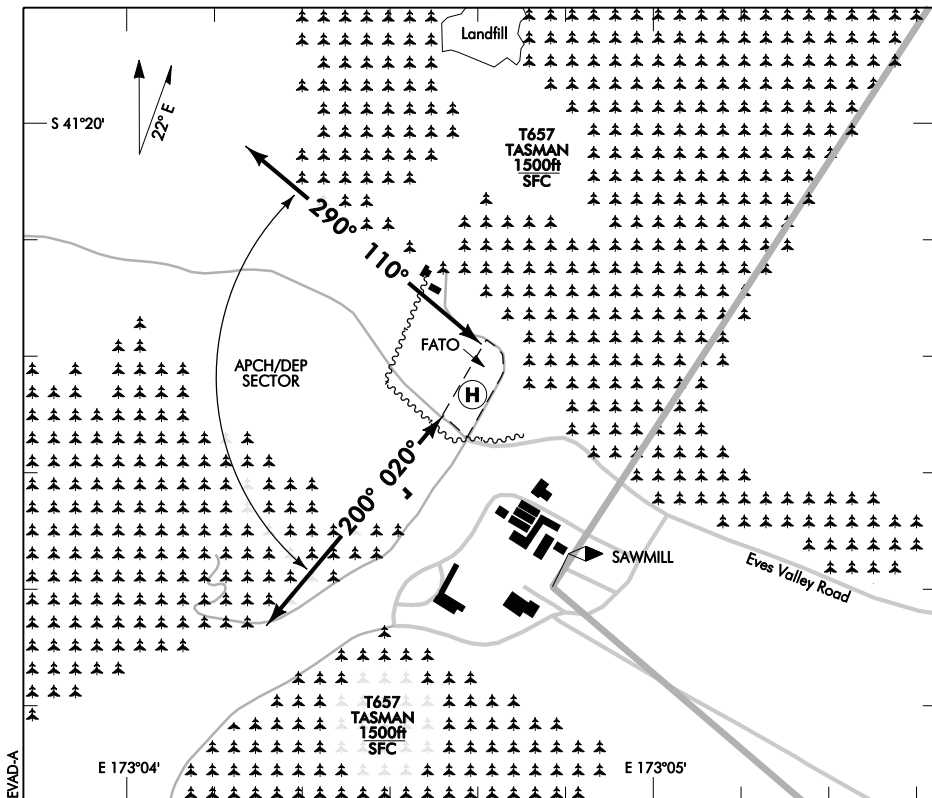

ELEV 160

NZEV

NON-CERTIFICATED

EVES VALLEY

HELIPORT

NELSON TOWER: 127.4

NELSON ATIS: 129.1

UNATTENDED: By day & TWR on watch — 119.1

TWR off watch — 127.4

EVAD-A

New chart.

1. Heliport lies within Nelson CTR/D in NZT657 Tasman (SFC to 1500ft).
2. VRP SAWMILL located 200m southeast of heliport.
3. **CAUTION:** Powerlines just south of Eves Valley Road.