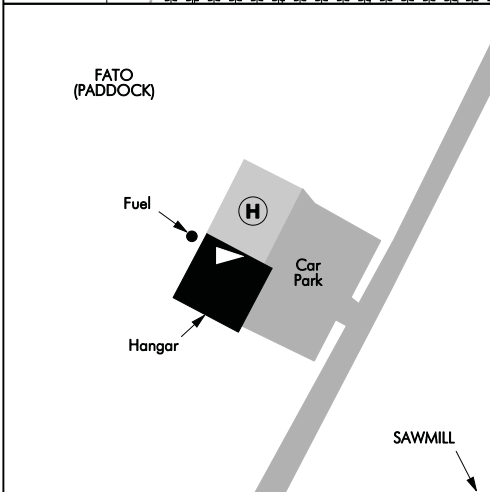

ELEV 160

NZEV

NON-CERTIFICATED

EVES VALLEY

HELIPORT

NELSON TOWER: 127.4

NELSON ATIS: 129.1

UNATTENDED: By day & TWR on watch — 119.1

TWR off watch — 127.4

EVAD-A

New chart.

1. Heliport lies within Nelson CTR/D in NZT657 Tasman (SFC to 1500ft).
2. VRP SAWMILL located 200m southeast of heliport.
3. **CAUTION:** Powerlines just south of Eves Valley Road.

S 41 20 23 E 173 04 39

Effective: 9 FEB 12

NZEV

FATO/TLOF

	SIZE	SFC	STRENGTH	MARKINGS
FATO	150m x 60m	Gr		
TLOF	12m x 10m	CONC		Nil

FATO is a large paddock

LIGHTING

Nil