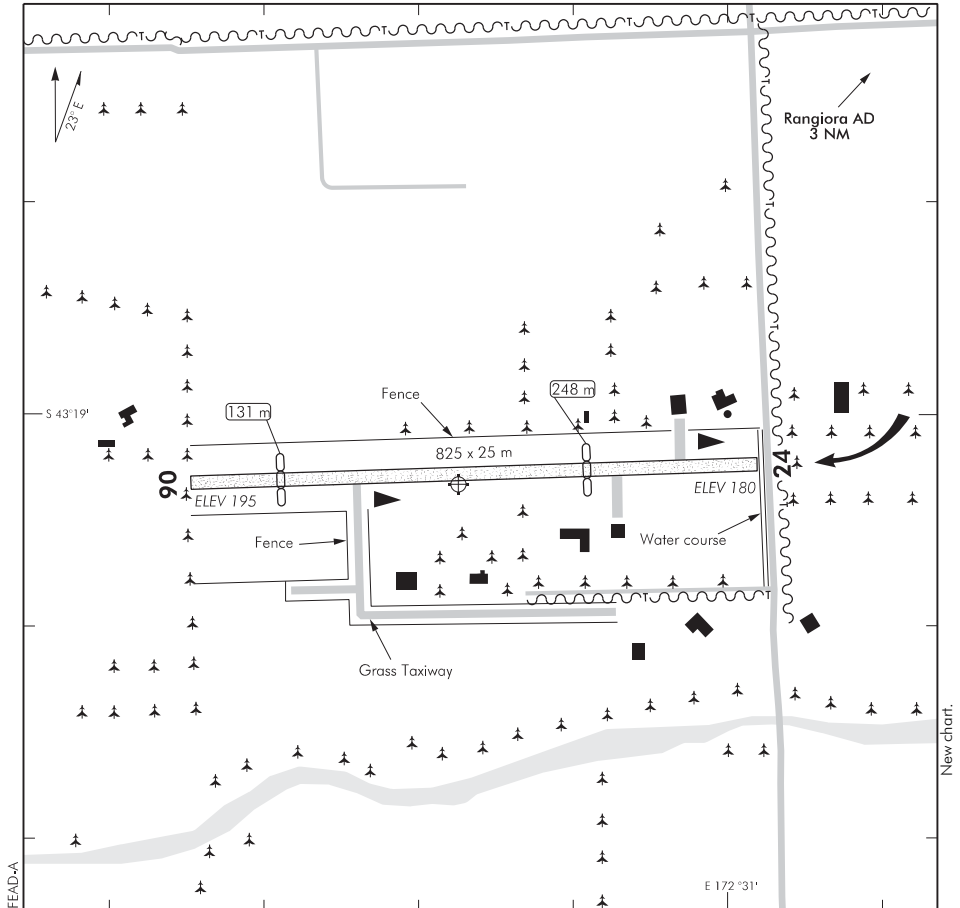

ELEV 195

FERNSIDE FIELDS

NZFE

NON-CERTIFICATED

AERODROME

UNATTENDED: 120.2

1. Circuit direction: RWY 06 — Left hand
RWY 24 — Right hand
2. **CAUTION:** Private unpublished airstrip at Barrisdale lies 1 NM to the SE.
3. **CAUTION:** Rangiora aerodrome (NZRT) lies 3 NM to the NE.
4. **CAUTION:** Motor vehicles may be operating on Gr TWY south of RWY 06/24.

S 43 19 03 E 172 30 42

Effective: 3 APR 14

© Civil Aviation Authority

**FERNSIDE FIELDS
AERODROME**

NZFE

RWY

RWY	SFC	Strength	Gp	Slope	ASDA	Take-off distance			LDG DIST
						1:20	1:30	1:40	
06 06	Gr	ESWL 820	4 5	0.6D		577			694
24 24	Gr	ESWL 820	5 4	0.6U		694			577