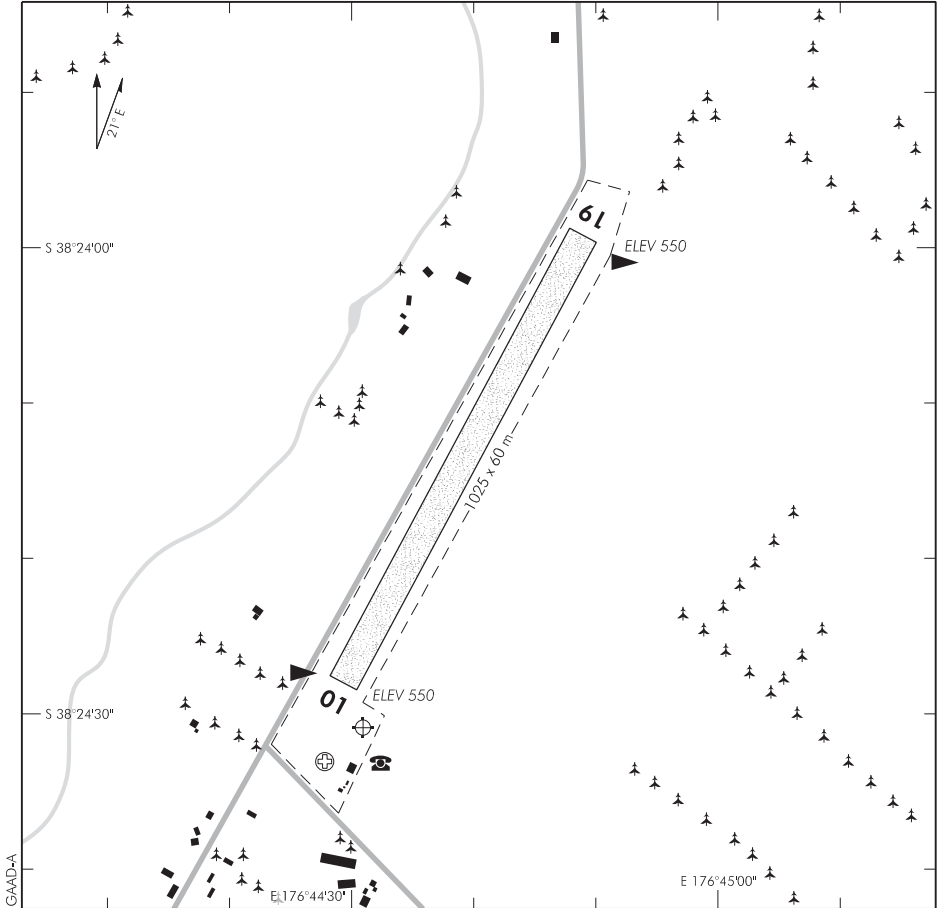

ELEV 550

NZGA

NON-CERTIFICATED

# GALATEA AERODROME

UNATTENDED: 119.1

Changes from 2 JUN 11: Chart republished.

- CAUTION:** NORDO microlight aircraft operating in the area and operating at a circuit height of 500 ft AGL.

S 38 24 31 E 176 44 31\*

# GALATEA AERODROME

NZGA

**OPERATIONAL DATA****RWY**

RWY	SFC	Strength	Gp	Slope	ASDA	Take-off distance			LDG DIST
						1:20	1:30	1:40	
01 19	Gr	ESWL 5700	8	Nil		1025			1025

**LIGHTING**

Nil

**FACILITIES**

Nil