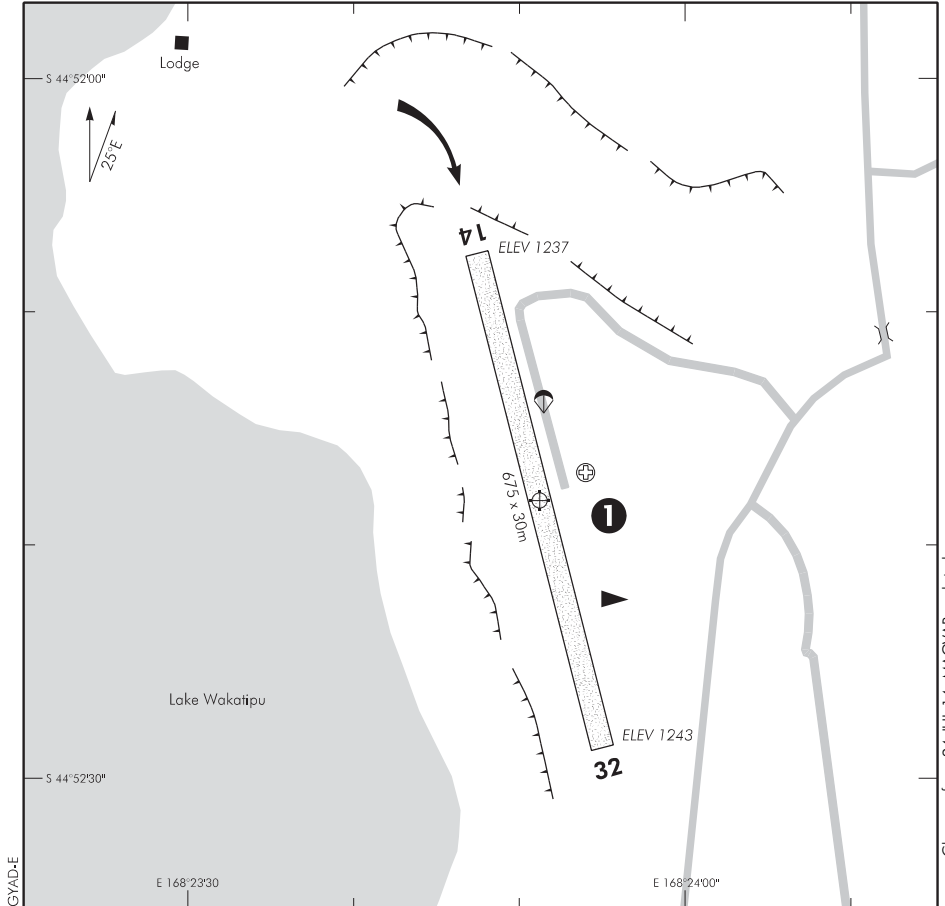

ELEV 1255

NZGY

NON-CERTIFICATED

**GLENORCHY  
AERODROME**

UNATTENDED: 119.2

- ① First aid on post near access road.
2. Circuit: RWY 14 — Right hand  
RWY 32 — Left hand
3. **Caution:** Commercial skydiving operations are in regular operation to runway 14/32 all year round. Skydiving activity is broadcast on 119.2 MHz.

S 44 52 18 E 168 23 51\*

**Effective: 5 NOV 20**

© Civil Aviation Authority

**GLENORCHY  
AERODROME**

**GLENORCHY**  
**OPERATIONAL DATA**

NZGY

**RWY**

RWY	SFC	Strength	Gp	Slope	ASDA	Take-off distance			LDG DIST
						1:20	1:30	1:62.5	
14 32	Gr	ESWL 820	3	*	675	675			675