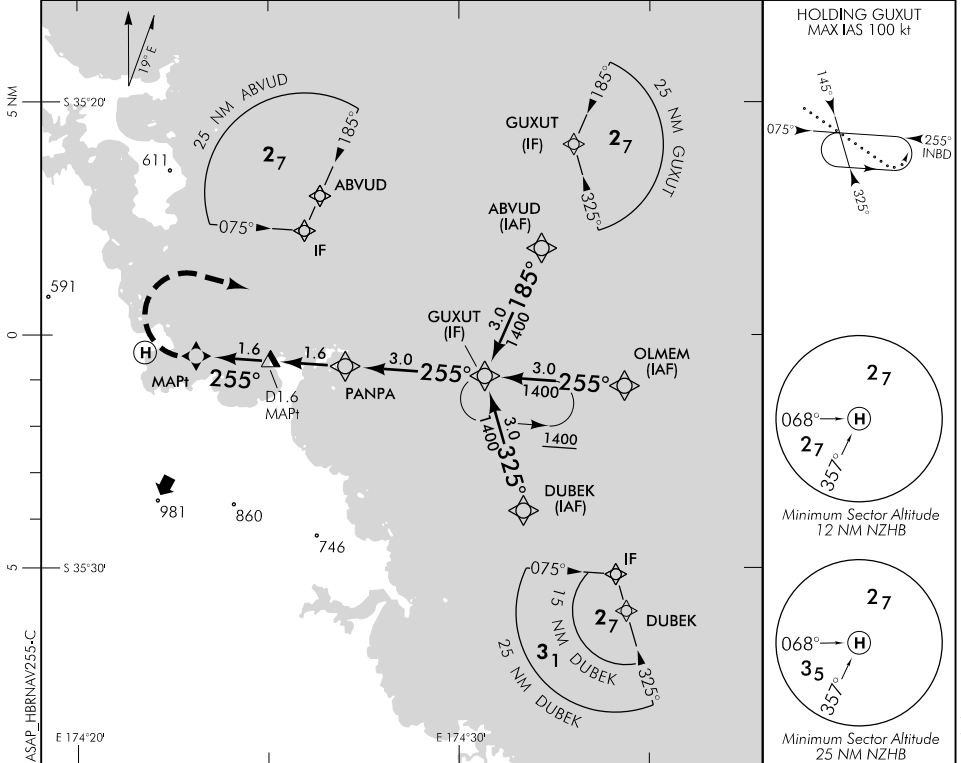

# HELENA BAY

NZHB

**RNAV (GNSS) 255**

CHRISTCHURCH INFORMATION: 124.9

UNATTENDED: 118.6

Use local QNH. When not available, use Whangarei QNH and add 77 ft to all MDAs.

**MISSED APCH:** Turn RIGHT, direct to GUXUT 1400

# HELENA BAY