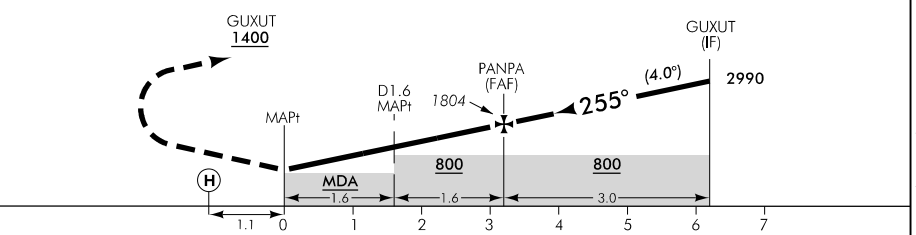

# HELENA BAY

NZHB

**RNAV (GNSS) 255**

CHRISTCHURCH INFORMATION: 124.9

UNATTENDED: 118.6

Use local QNH. When not available, use Whangarei QNH and add 77 ft to all MDAs.

**MISSED APCH:** Turn RIGHT, direct to GUXUT 1400

DISTANCE to WPT	MAPt	1	1.6	2	3	PANPA	4	5	6
Advisory Altitude 6.5%	MDA	930	1170	1330	1720	1800	2120	2510	2910
Category	H								
LNAV	540(540)								

Proceed VFR.  
CAUTION: Visual segment penetrated by terrain.