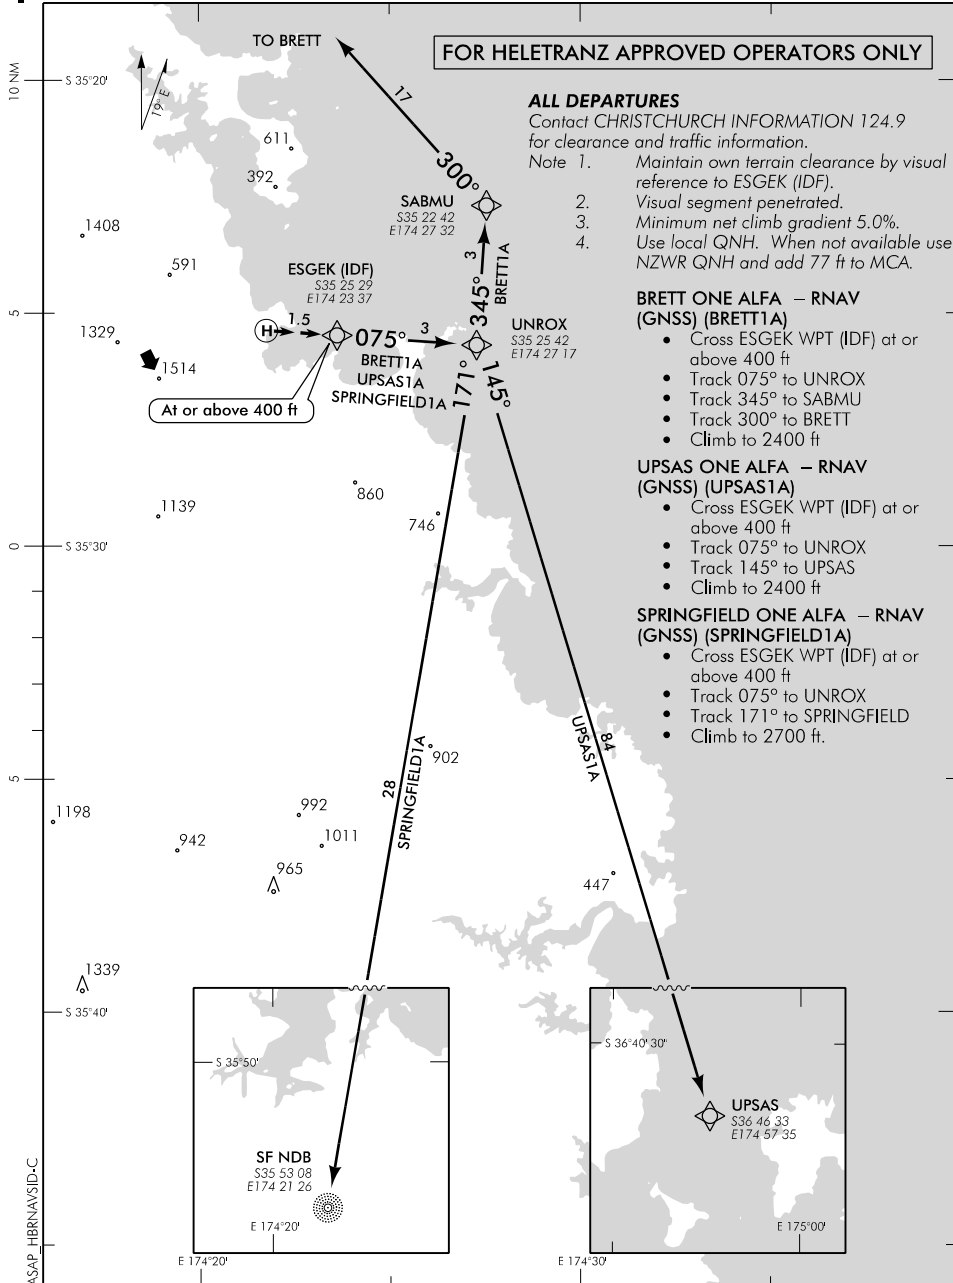

# HELENA BAY

NZHB

**RNAV (GNSS) 255**

CHRISTCHURCH INFORMATION: 124.9

UNATTENDED: 118.6

Use local QNH. When not available, use Whangarei QNH and add 77 ft to all MDAs.

**MISSED APCH:** Turn RIGHT, direct to GUXUT 1400

DISTANCE to WPT	MAPt	1	1.6	2	3	PANPA	4	5	6
Advisory Altitude 6.5%	MDA	930	1170	1330	1720	1800	2120	2510	2910
Category	H								
LNAV	540(540)								

Proceed VFR.  
CAUTION: Visual segment penetrated by terrain.

# HELENA BAY

## RNAV (GNSS) SID

CHRISTCHURCH INFORMATION: 124.9

UNATTENDED: 118.6

Changes from 28 MAY 15: AD FREQ amended.

**Effective: 10 NOV 16**