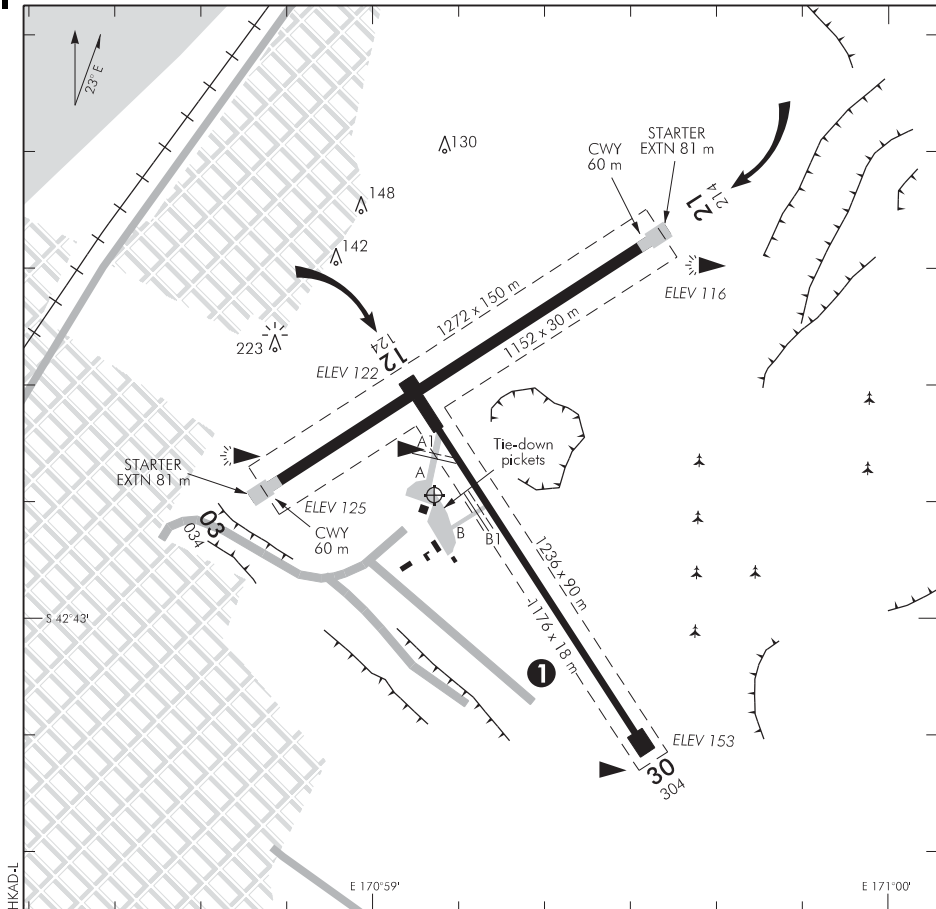

ELEV 153

NZHK

CHRISTCHURCH INFORMATION: 118.5

**HOKITIKA
AERODROME**

UNATTENDED: 119.8

1. Model aircraft flying may take place.
2. Circuit: RWY 03, 30 — Left hand
RWY 21, 12 — Right hand
3. **CAUTION:** a) Microlight aircraft operations. Circuit height 500 ft AGL.
b) Bird hazard. Pukekos and plovers on aerodrome.
c) Mower operates adjacent to operational runway.
4. All aircraft operations confined to sealed runways and taxiways. Stay off grass. Surface very soft.
5. U-turns on sealed runways by aircraft with MCTOW 5700 kg and above to be made in turning bays at RWY ends.
6. ☎ In terminal. Available only during hours of scheduled services.
7. Tie-down pickets located west of TWY B.

D

S 42 42 49 E 170 59 07

Effective: 9 NOV 17

© Civil Aviation Authority

**HOKITIKA
AERODROME**

NZHK

OPERATIONAL DATA**RWY**

RWY	SFC	Strength	Gp	Slope	ASDA	Take-off distance			LDG DIST
						1:20	1:30	1:62.5	
03 21	B	PCN 20 F/A/X/T	8	0.20D 0.20U	1233*			1293*	1152
12 30	B	PCN 20 F/A/X/T	8	0.75U 0.75D	1176		1176		1176

RESA: RWY 03/21 — 90 x 60 m each end

* Includes 81 m starter extension

MINIMA

IFR Take-off		
RWY	Day	Night
12	800–3000	NA
30	300–1500	NA
03/21	300–1500	500–3000

LIGHTINGRunway: 03/21 LIL RWY, APAPI — RWY 03 3.0°/TCH 45
RWY 21 3.0°/TCH 46

RWY edge light spacing — 60 m

Aerodrome: WDI

Taxiway: Edge Apron: Edge and floodlighting

Aerodrome lighting and standby power available by prior arrangement with operator.

FACILITIESFuel: Z Energy Jet A1, access via Z card
RD Petroleum AVGAS, access via RD Petroleum swipe card