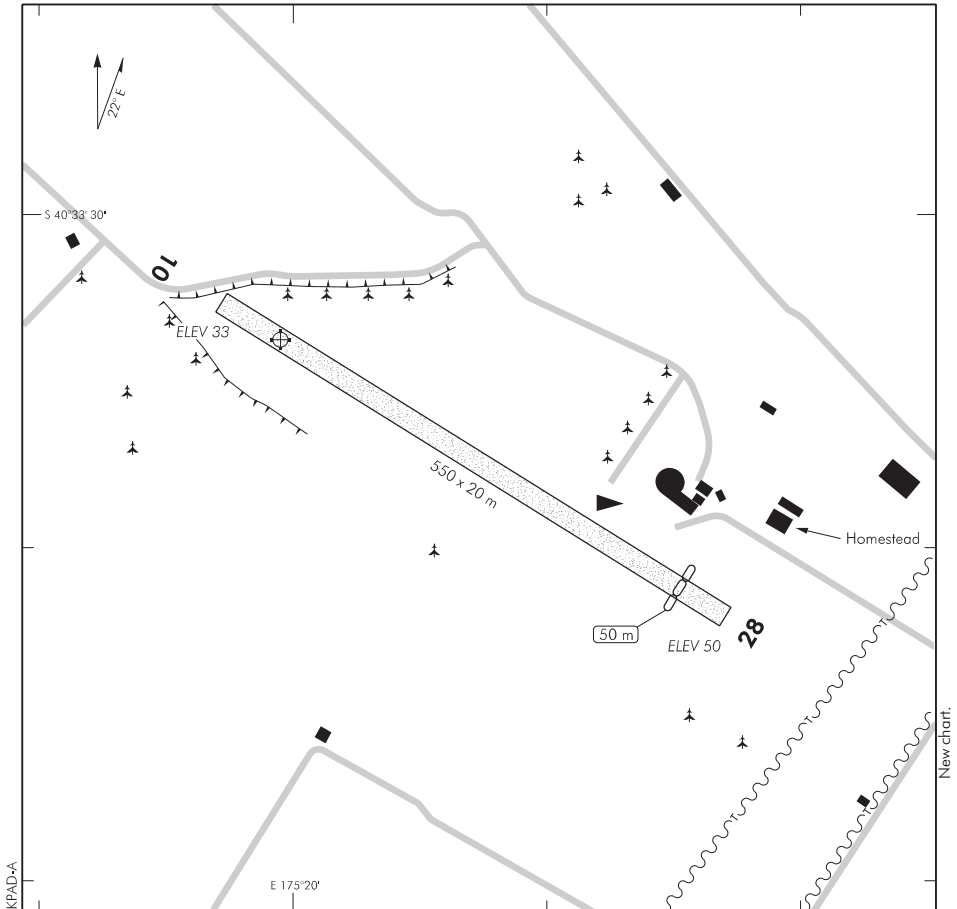

ELEV 50

NZKP

NON-CERTIFICATED

**KOPUTAROA**  
**AERODROME**

UNATTENDED: 122.6

1. **CAUTION:** Powerlines approximately 100 m SE of strip.
2. Farm vehicle traffic can be using airstrip at anytime.

S 40 33 34 E 175 19 59\*

**Effective: 3 APR 14**

© Civil Aviation Authority

**KOPUTAROA**  
**AERODROME**

**KOPUTAROA**  
**OPERATIONAL DATA**

NZKP

**RWY**

RWY	SFC	Strength	Gp	Slope	ASDA	Take-off distance			LDG DIST
						1:20	1:30	1:40	
10	Gr(f)		3 4	0.94U	550	500			550
28	Gr(f)		4 3	0.94D	550	550			500