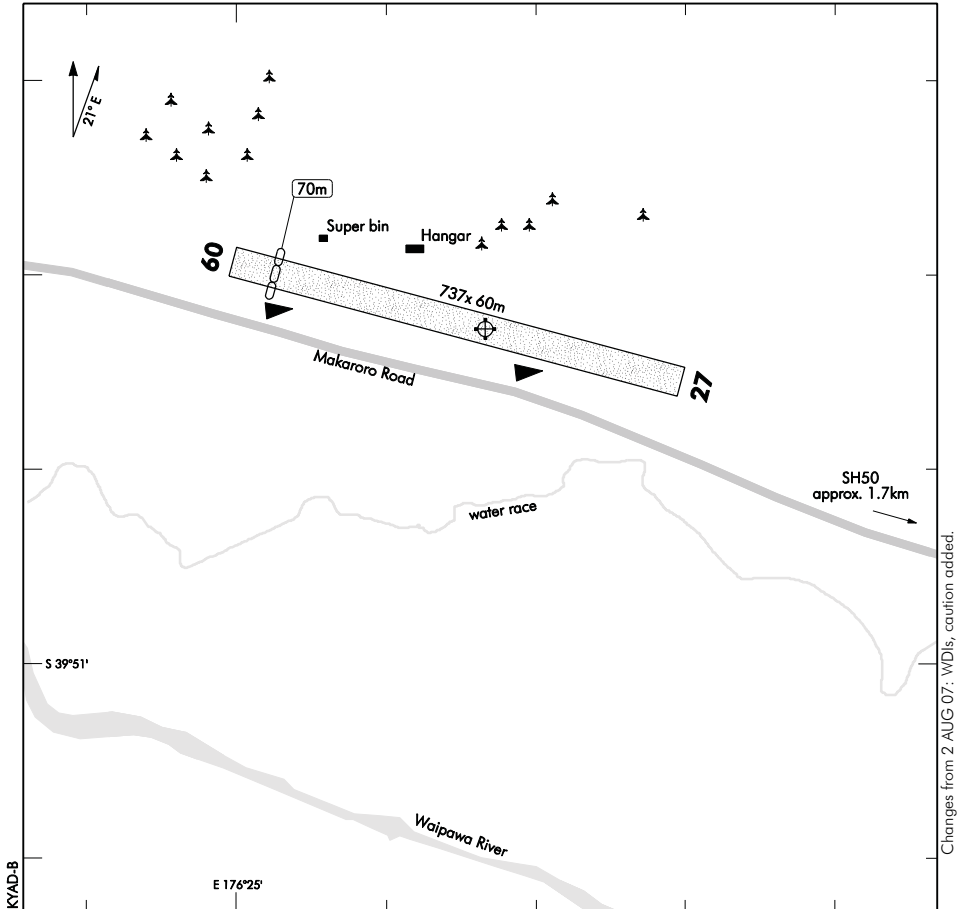

ELEV 810

NZKY

NON-CERTIFICATED

UNATTENDED: 119.1

**KOWHAI
AERODROME**

1. Stock grazing. Phone operator before use for removal.
2. **CAUTION:** Stock will generally run across the runway south to north when frightened.

S 39 50 43 E 176 25 17

Effective: 22 SEP 11

© Civil Aviation Authority

**KOWHAI
AERODROME**

NZKY

OPERATIONAL DATA**RWY**

RWY	SFC	Strength	Gp	Slope	ASDA	Take-off distance			LDG DIST
						1:20	1:30	1:40	
09 09	Gr	ESWL 2000	6 5	1.1D		737			667
27 27	Gr	ESWL 2000	5 6	1.1U		667			737