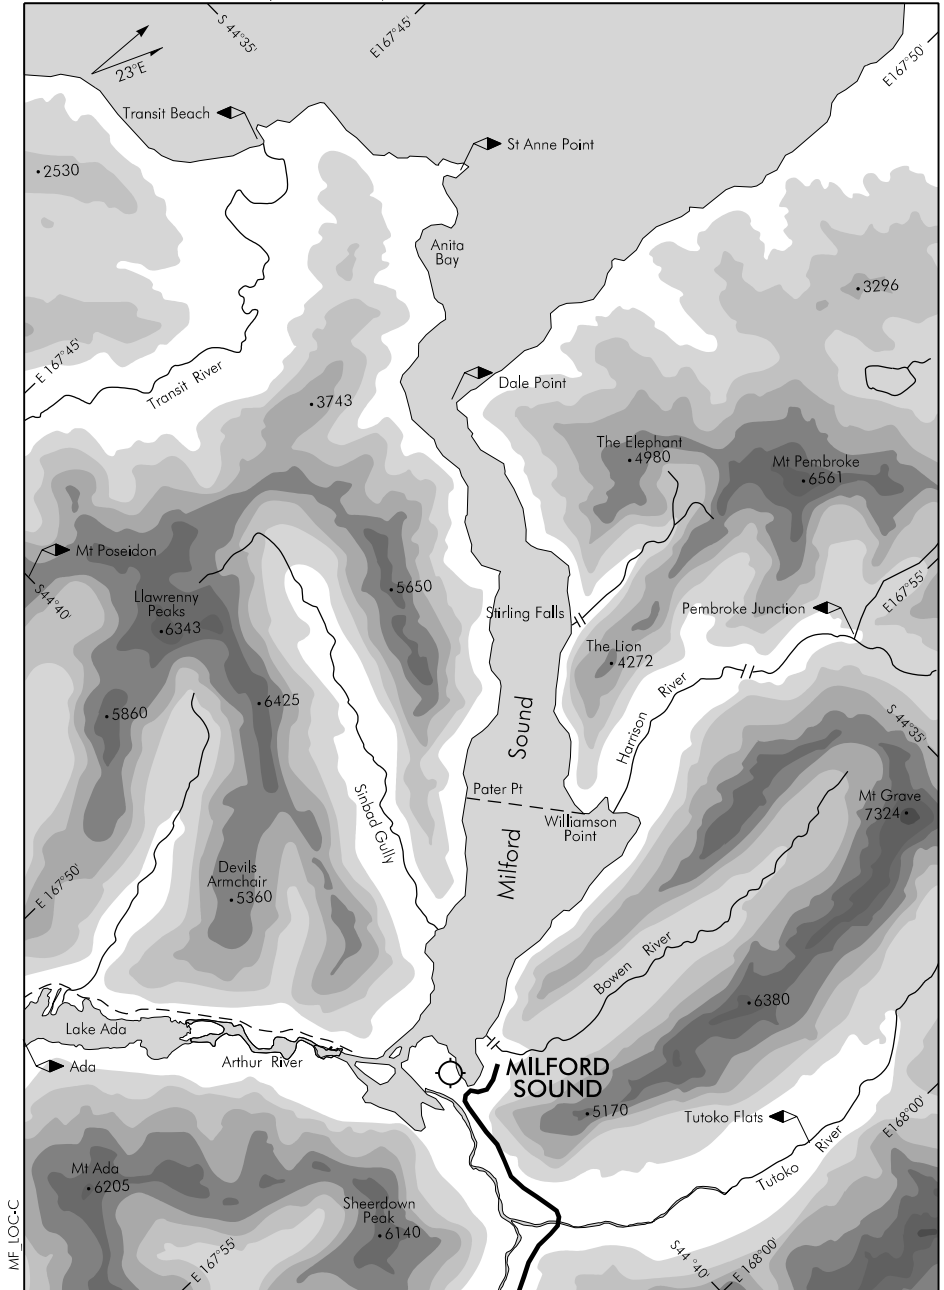

ELEV 10

NZMF

MILFORD SOUND PROCEDURES AND LOCATION

MILFORD FLIGHT SERVICE: 118.2
COLLISION AVOIDANCE (FIORDLAND): 119.2

UNATTENDED: 118.2

Changes from 31 MAR 16 - Pagination.

Effective: 14 SEP 17