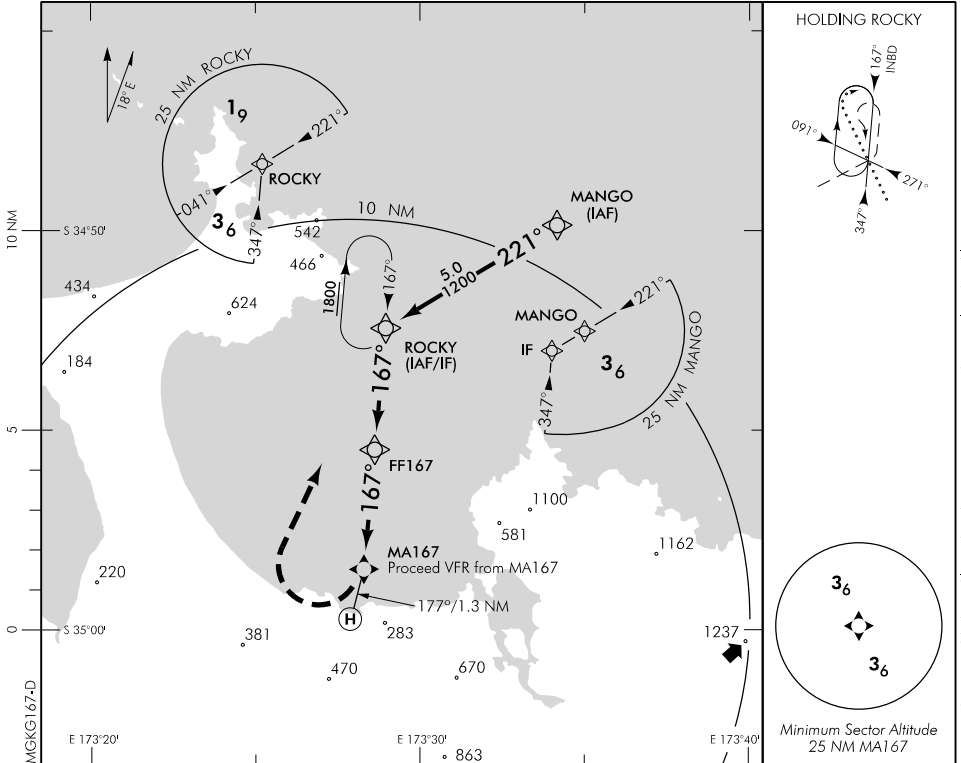

ELEV 0

CAT H

MANGONUI

NZMG

RNAV (GNSS) 167

CHRISTCHURCH INFORMATION: 127.1 118.5

UNATTENDED: 119.1

Use Mangonui QNH

MISSED APCH: Turn RIGHT direct to ROCKY 1800

DISTANCE to WPT	MA167	1	2	FF167	1	2	ROCKY
Advisory Altitude 6.5%	MDA	800	1200	1600	2000	2400	2800
Category	H						
LNAV	400(400) – 1600						

FOR NORTHLAND EMERGENCY SERVICES TRUST APPROVED OPERATORS ONLY

Effective: 31 MAR 16

MANGONUI
RNAV (GNSS) 167

Changes from 28 MAY 15: Procedure reviewed, IAs added, profile updated, MNM SECT ALT, advisory altitude table, minima.