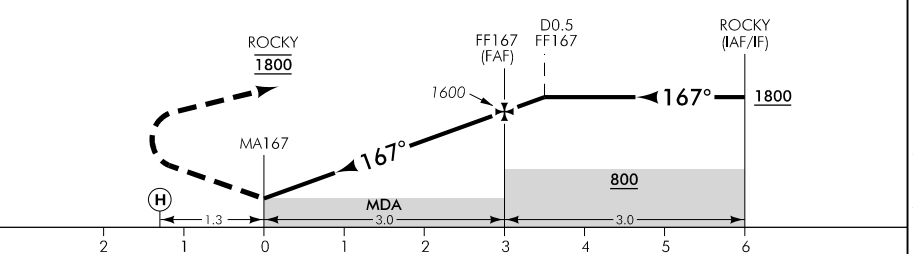

MISSED APCH: Turn RIGHT direct to ROCKY 1800

DISTANCE to WPT	MA167	1	2	FF167	1	2	ROCKY
Advisory Altitude 6.5%	MDA	800	1200	1600	2000	2400	2800
Category	H						
LNAV	400(400) – 1600						

FOR NORTHLAND EMERGENCY SERVICES TRUST APPROVED OPERATORS ONLY