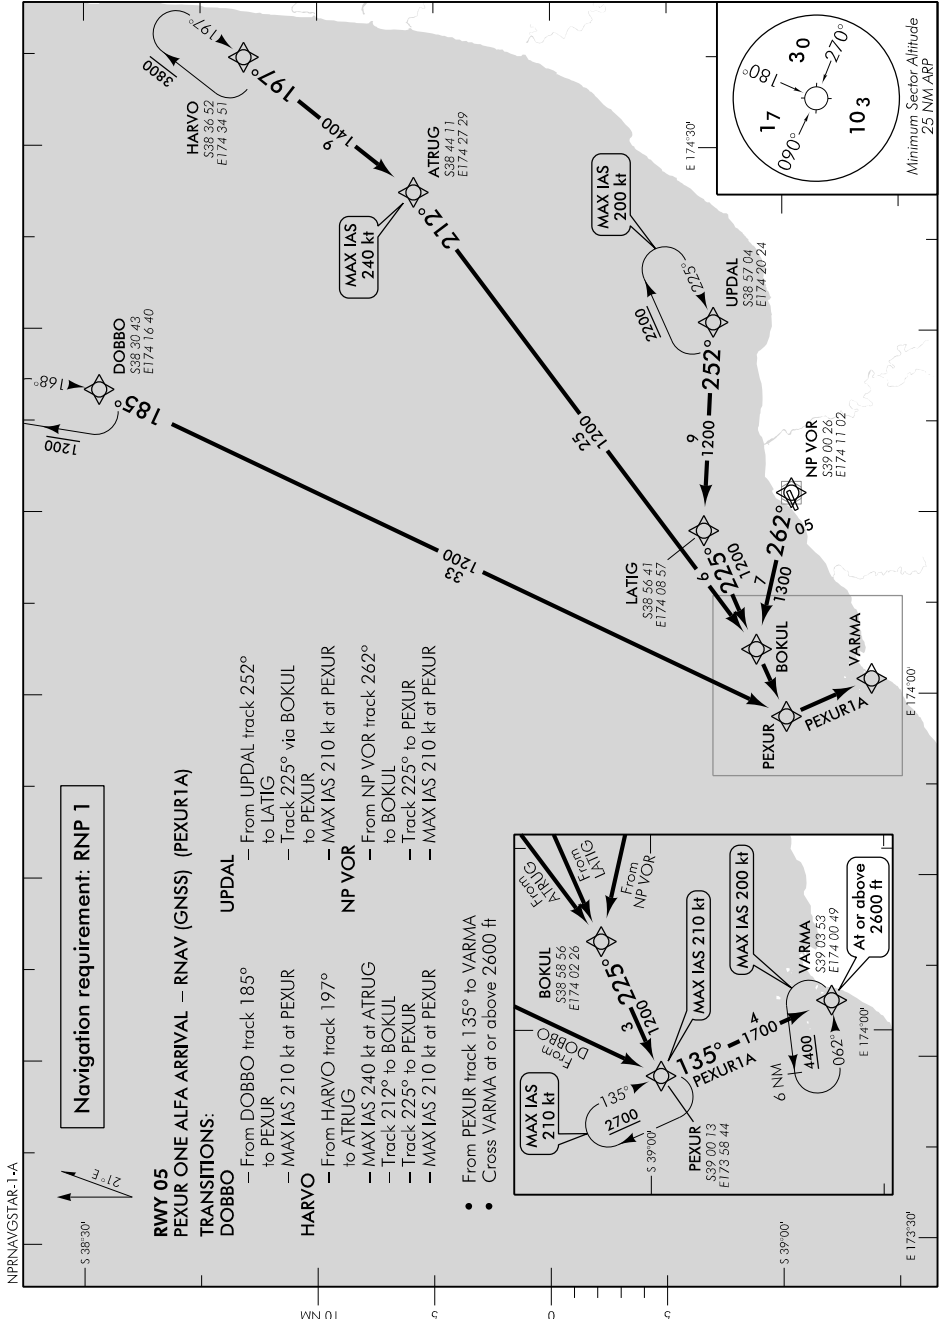

ELEV 97

CAT A,B,C

NEW PLYMOUTH

NZNP

RNAV (GNSS) STAR RWY 05 (1)

TOWER: 124.7 125.4

ATIS: 127.05

UNATTENDED: 124.7