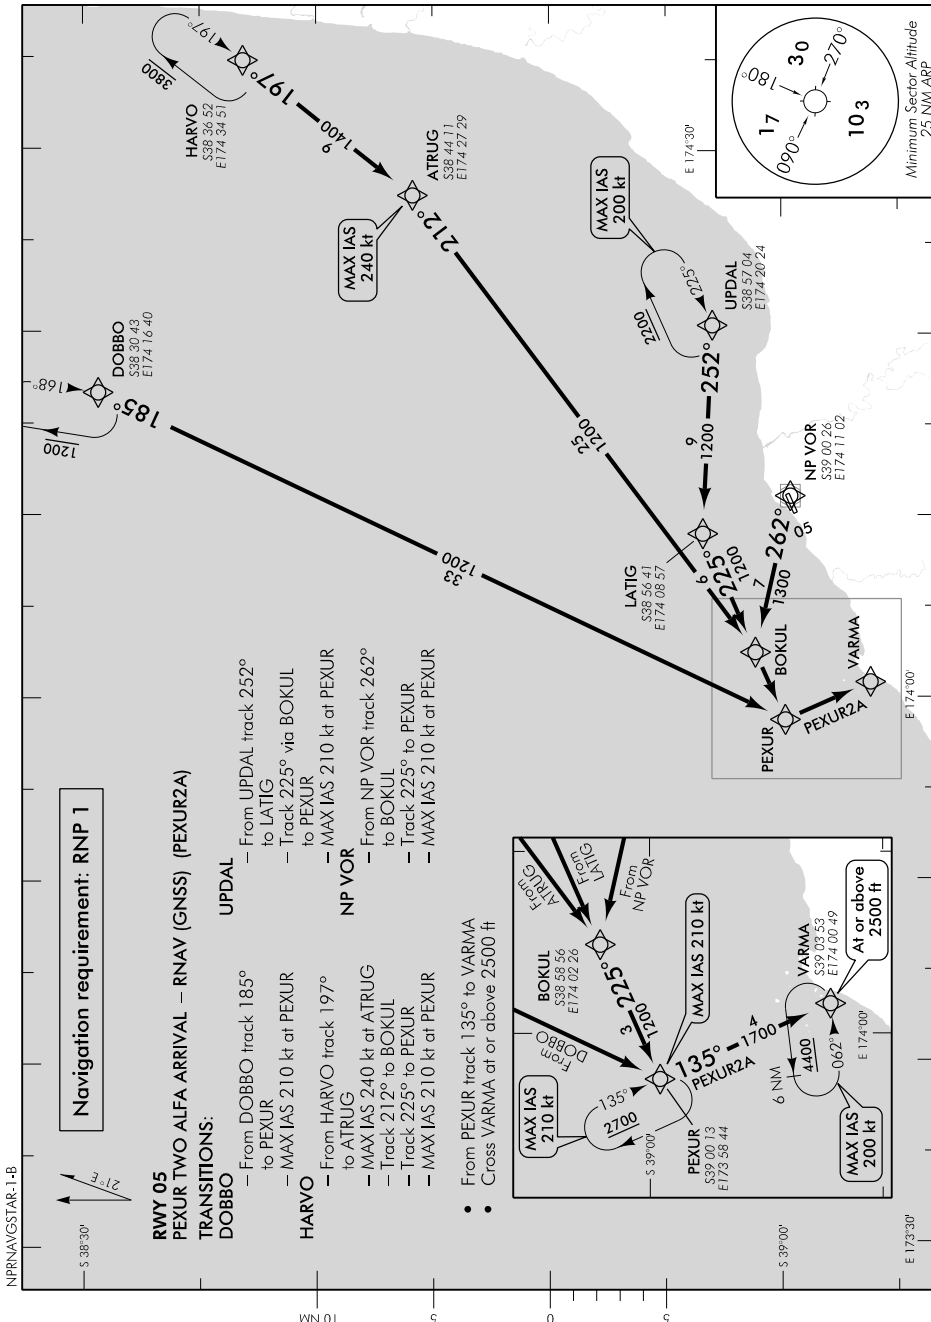

ELEV 97

CAT A,B,C

# NEW PLYMOUTH

NZNP

## RNAV (GNSS) STAR RWY 05 (1)

TOWER: 124.7 125.4

ATIS: 127.05

UNATTENDED: 124.7

Effective: 19 JUL 18

© Civil Aviation Authority

**NEW PLYMOUTH**  
**RNAV (GNSS) STAR RWY 05 (1)**