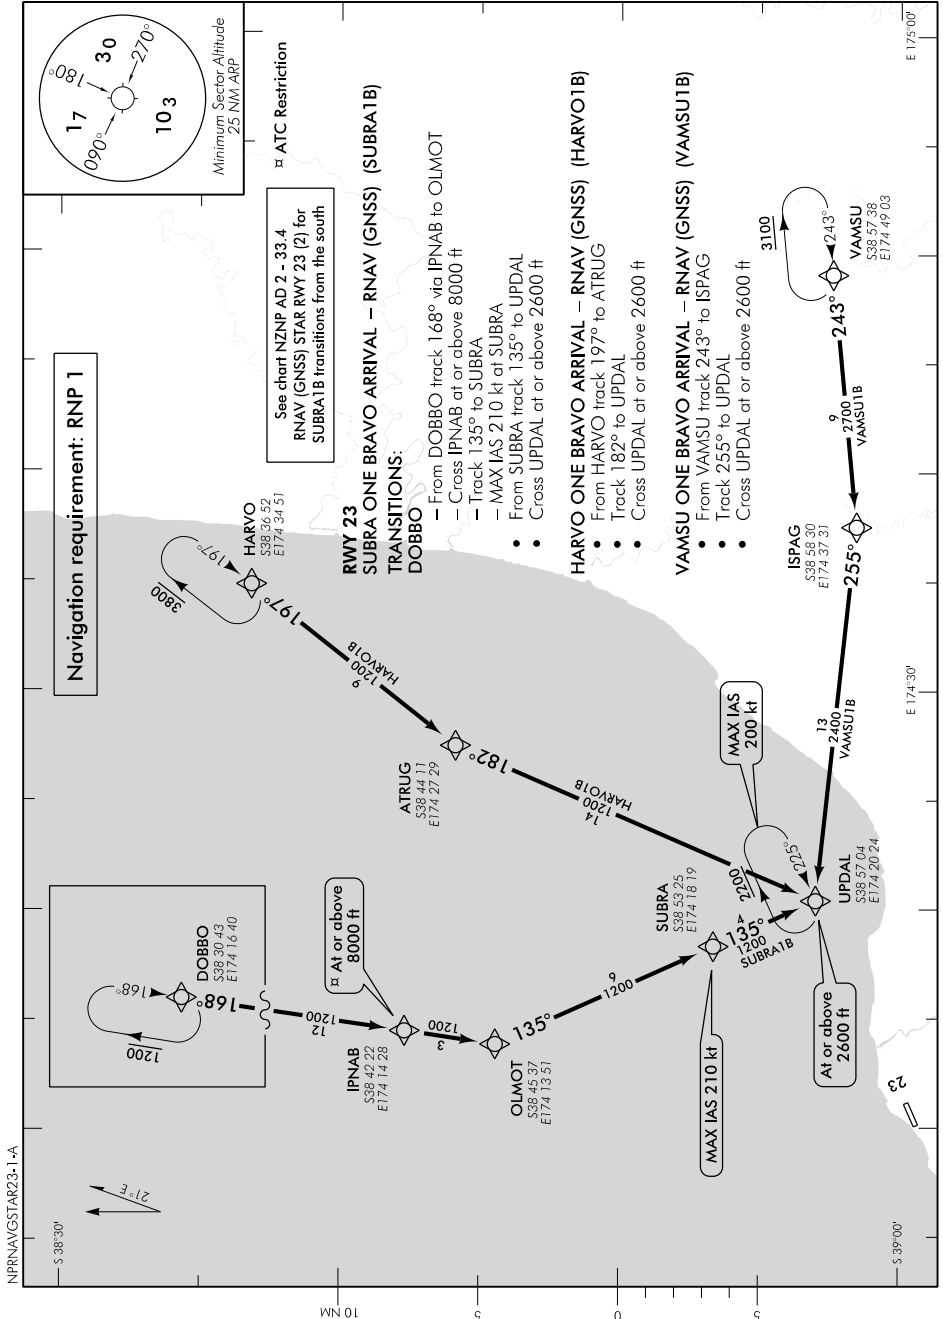

ELEV 97

CAT A,B,C

NEW PLYMOUTH

NZNP

RNAV (GNSS) STAR RWY 23 (1)

TOWER: 124.7 125.4

ATIS: 127.05

UNATTENDED: 124.7

NPNVAGSTAR23-1-A

New chart.

Effective: 9 NOV 17