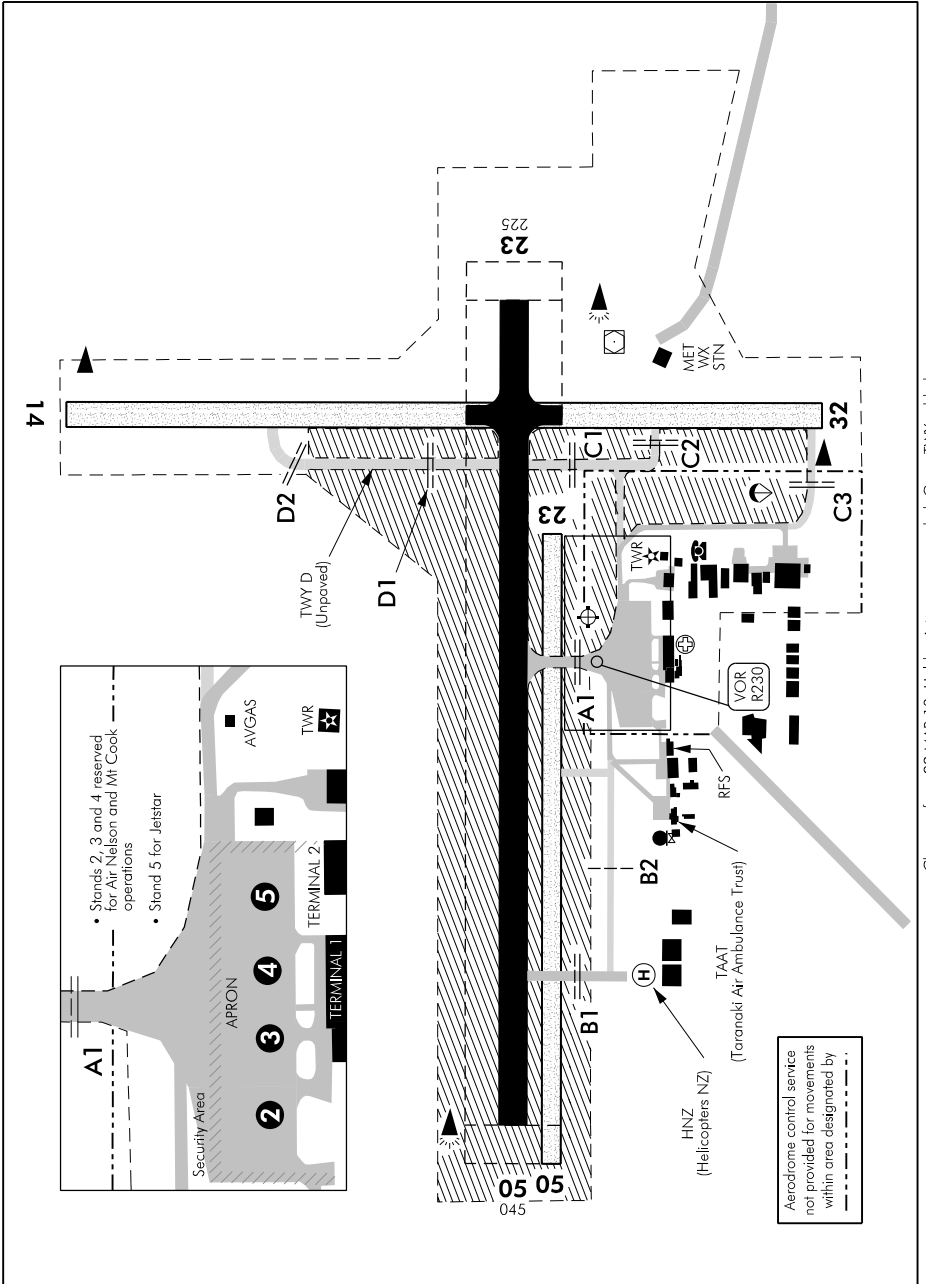

ELEV 97

NZNP

TOWER: 124.7 125.4

ATIS: 127.05

NEW PLYMOUTH GROUND MOVEMENTS

UNATTENDED: 124.7

NPGM-I

Changes from 29 MAR 18: Hold point names amended, Grass TWY added.