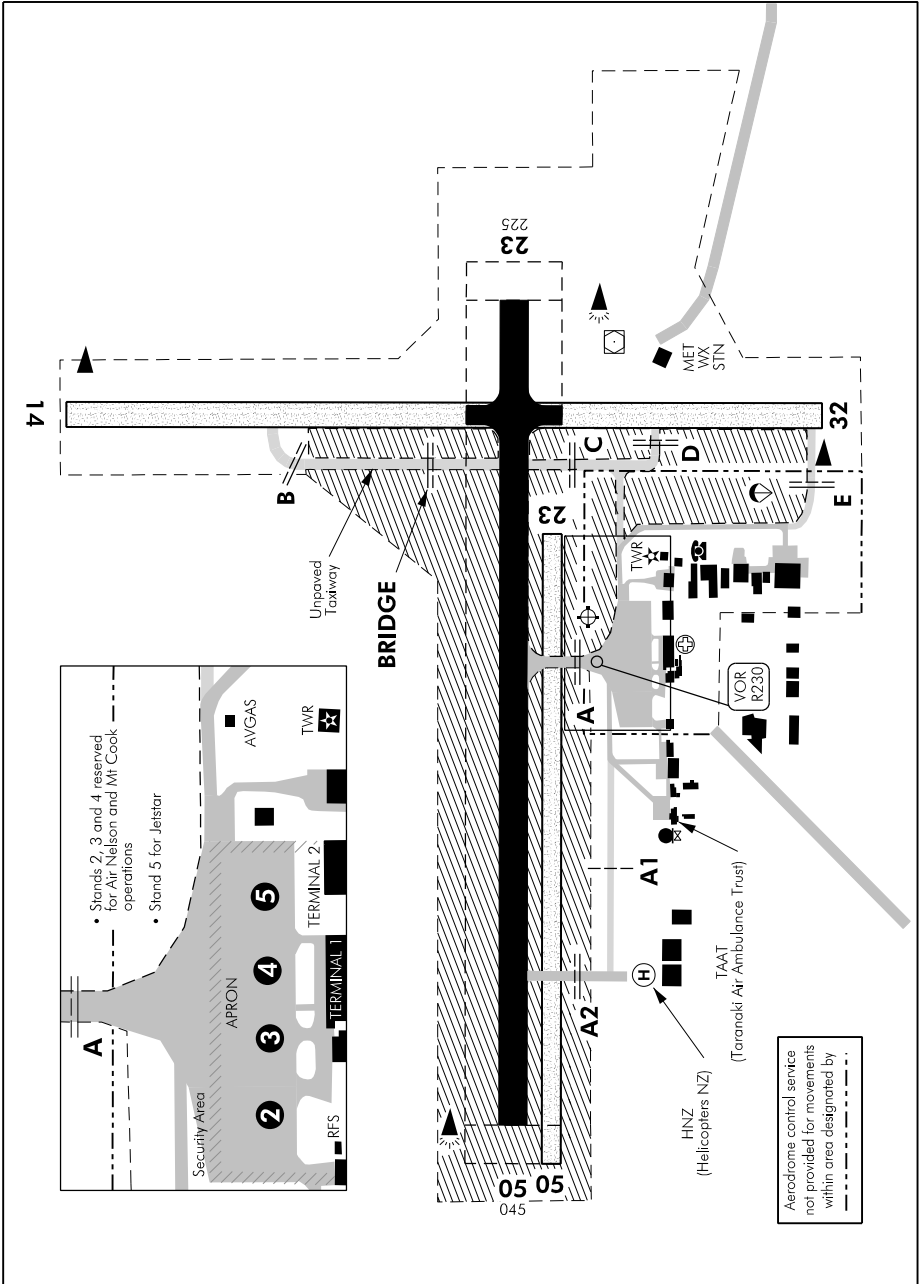

ELEV 97

NZNP

TOWER: 124.7 125.4

ATIS: 127.05

NEW PLYMOUTH GROUND MOVEMENTS

UNATTENDED: 124.7

NPGM-G

Changes from 26 MAY 16: Stand numbering, new terminal, ABN added, security area outline.