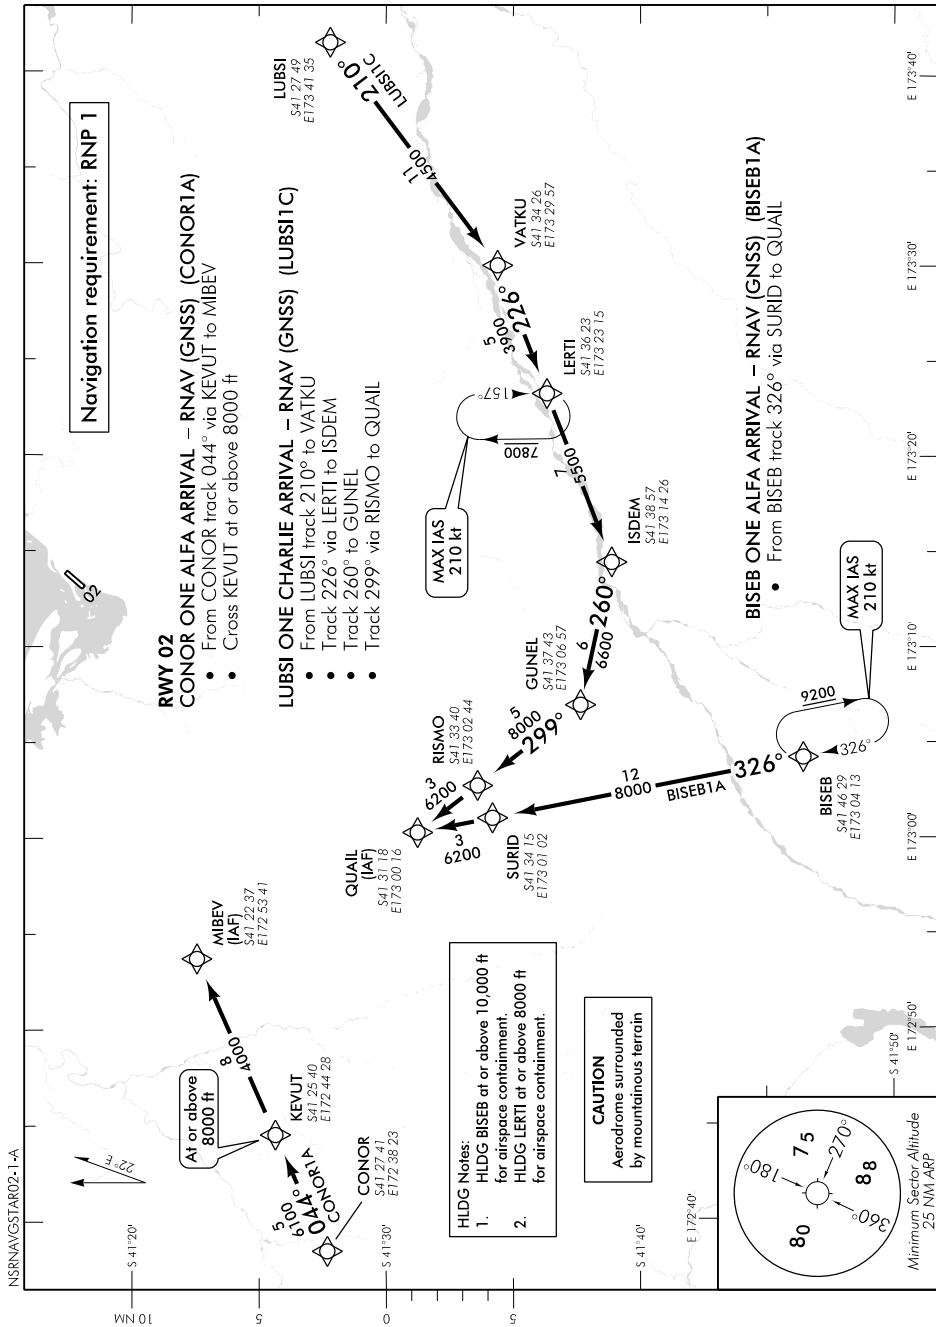

ELEV 17

CAT A,B,C

NELSON

NZNS

RNAV (GNSS) STAR RWY 02 (1)

TOWER: 127.4

ATIS: 129.1

UNATTENDED: 127.4