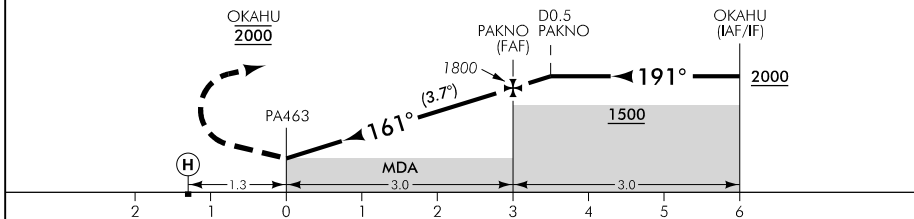

# PAIHIA

NZPA

**RNAV (GNSS) 161**

CHRISTCHURCH INFORMATION: 124.9 118.5

UNATTENDED: 119.4

Use Paihia QNH.

**MISSED APCH:** Turn **RIGHT** direct to OKAHU 2000

DISTANCE to WPT	PA463	1	2	PAKNO	1	2	OKAHU
Advisory Altitude 6.5%	MDA	1000	1400	1800	2200	2600	3000
Category	H						
LNAV	590(570) – 2500						