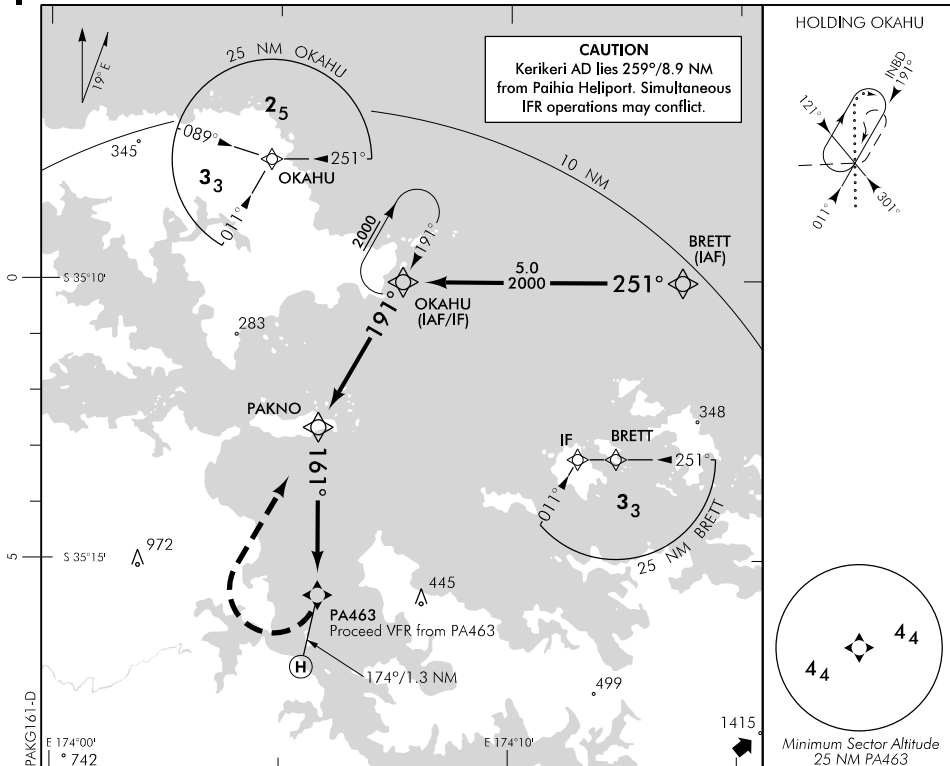

ELEV 20

CAT H

# PAIHIA

NZPA

**RNAV (GNSS) 161**

CHRISTCHURCH INFORMATION: 124.9 118.5

UNATTENDED: 119.4

Use Paihia QNH.

**MISSED APCH:** Turn **RIGHT** direct to OKAHU 2000

DISTANCE to WPT	PA463	1	2	PAKNO	1	2	OKAHU
Advisory Altitude 6.5%	MDA	1000	1400	1800	2200	2600	3000
Category	H						
LNAV	590(570) – 2500						