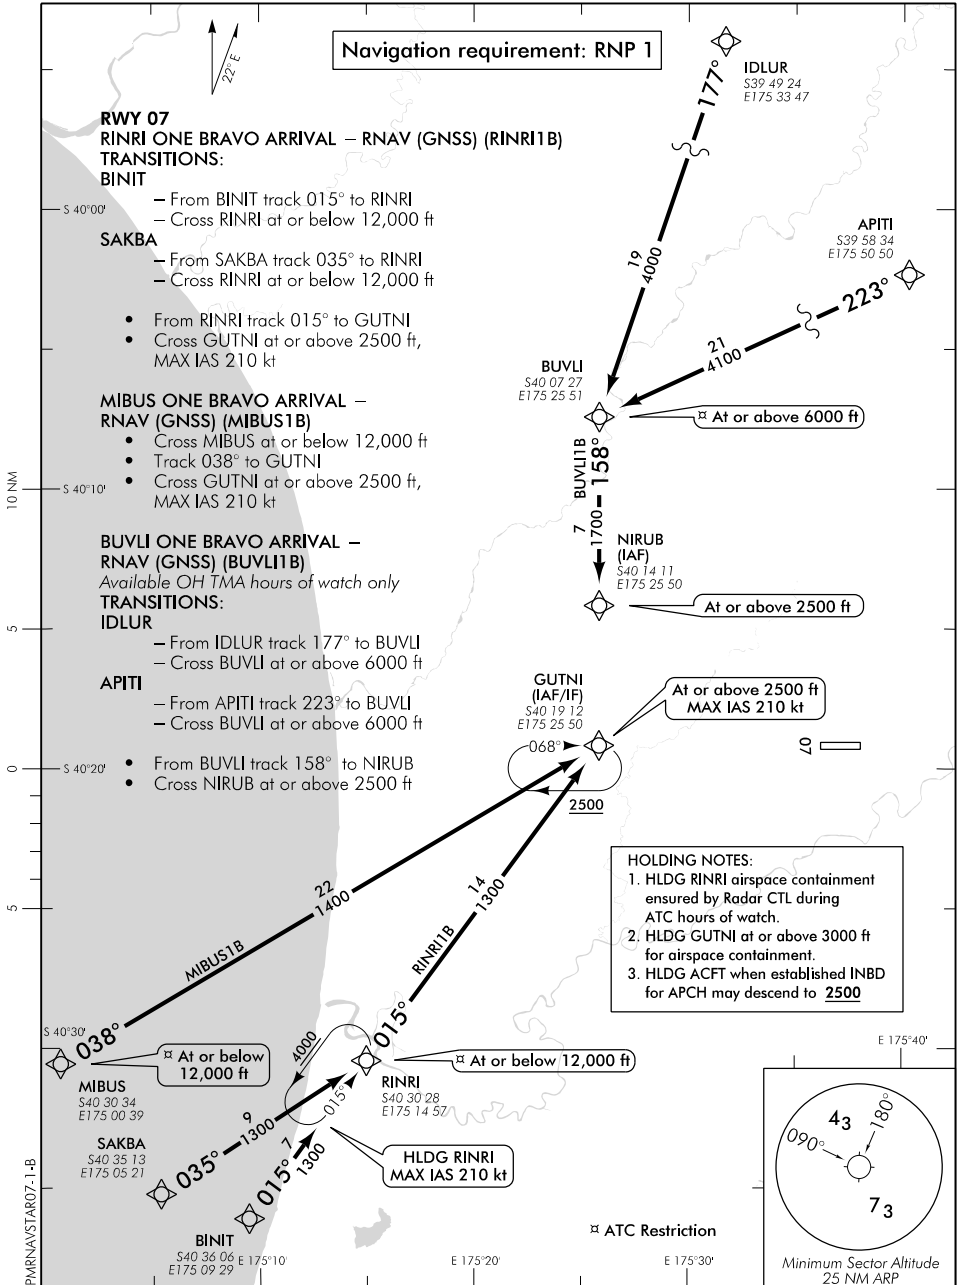

ELEV 151

CAT A,B,C,D

PALMERSTON NORTH

NZPM

RNAV (GNSS) STAR RWY 07 (1)

OHAKEA CONTROL: 125.1 128.5 123.2 263.4
ATIS: 129.7

PALMERSTON TOWER: 120.6
UNATTENDED: 120.6

Changes from 10 NOV 16: Holding note updated.

Effective: 14 SEP 17

PALMERSTON NORTH

RNAV (GNSS) STAR RWY 07 (1)

ELEV 151

CAT A,B,C,D

NZPM

OHAKEA CONTROL: 125.1 128.5 123.2 263.4

ATIS: 129.7

PALMERSTON NORTH

RNAV (GNSS) STAR RWY 07 (2)

PALMERSTON TOWER: 120.6

UNATTENDED: 120.6

Effective: 14 SEP 17