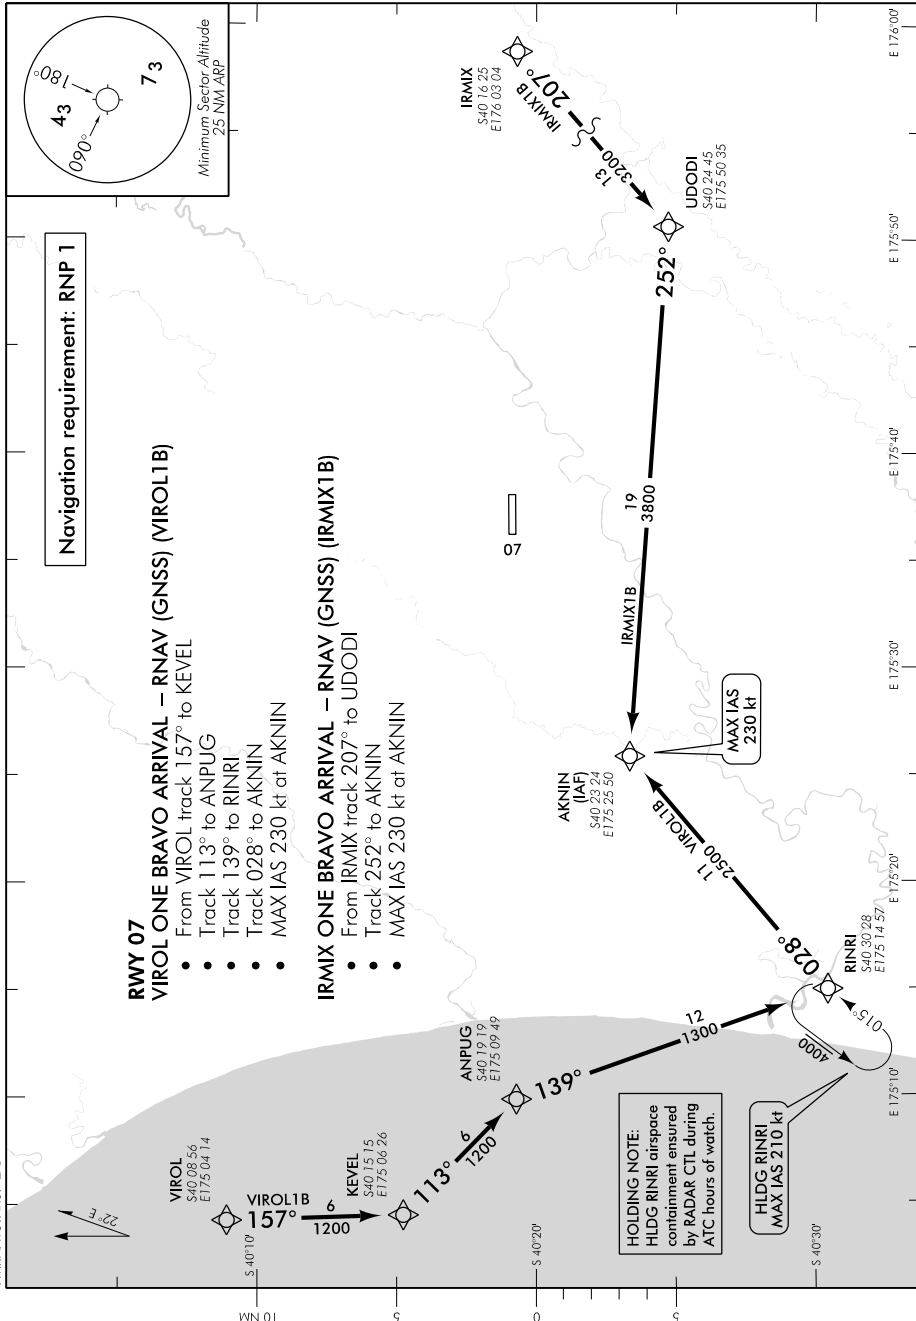

ELEV 151

CAT A,B,C,D

PALMERSTON NORTH

NZPM

RNAV (GNSS) STAR RWY 07 (1)

OHAKEA CONTROL: 125.1 128.5 123.2 263.4
ATIS: 129.7

PALMERSTON TOWER: 120.6
UNATTENDED: 120.6

Changes from 10 NOV 16: Holding note updated.

Effective: 14 SEP 17

PALMERSTON NORTH

RNAV (GNSS) STAR RWY 07 (1)

ELEV 151

CAT A,B,C,D

NZPM

OHAKEA CONTROL: 125.1 128.5 123.2 263.4

ATIS: 129.7

PALMERSTON NORTH

RNAV (GNSS) STAR RWY 07 (2)

PALMERSTON TOWER: 120.6

UNATTENDED: 120.6

Effective: 14 SEP 17