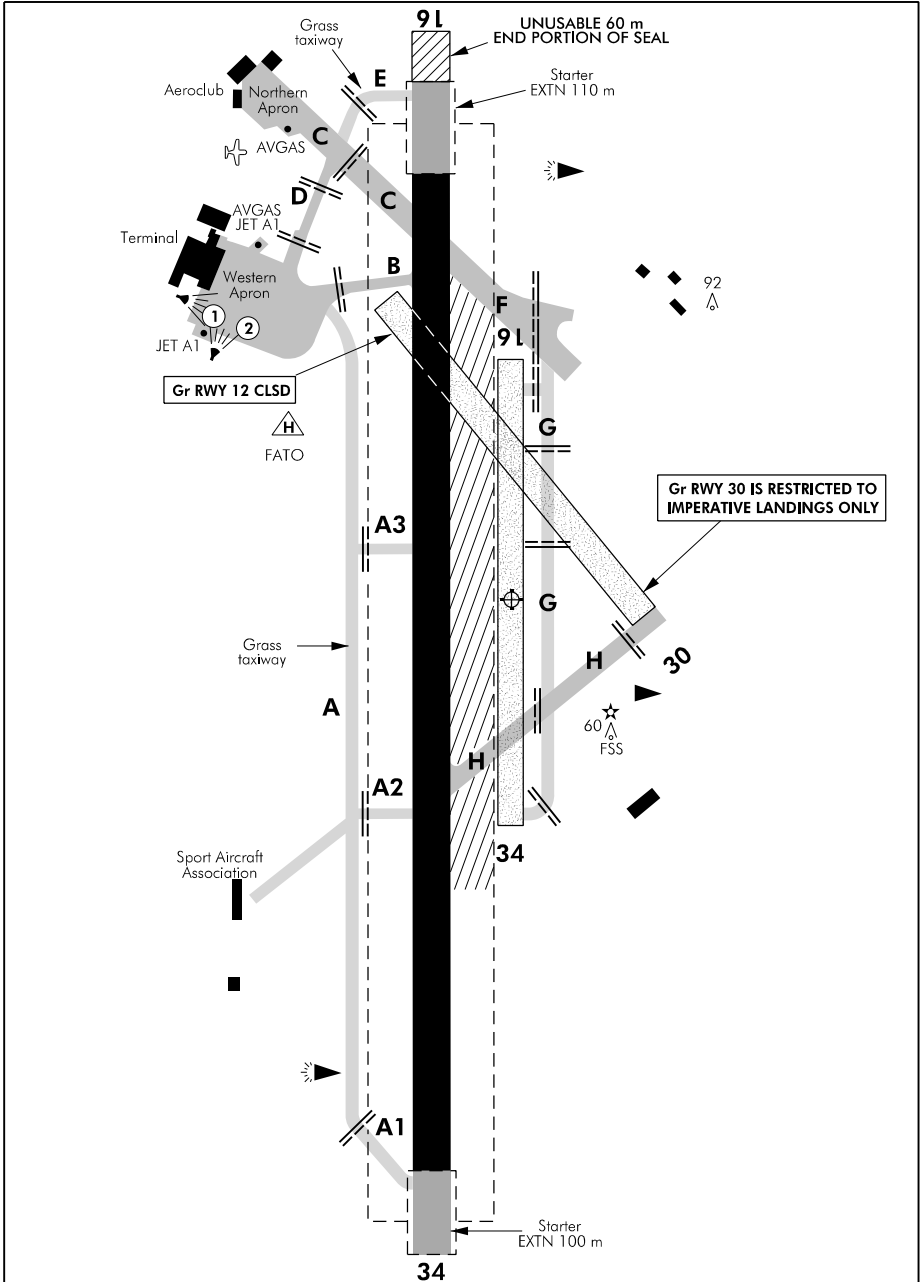

ELEV 19

NZPP

FLIGHT SERVICE: 118.3

PARAPARAUMU GROUND MOVEMENTS

UNATTENDED: 118.3

PPCSM-X

Changes from 8 NOV 18: Eastern apron area removed.

Effective: 28 MAR 19