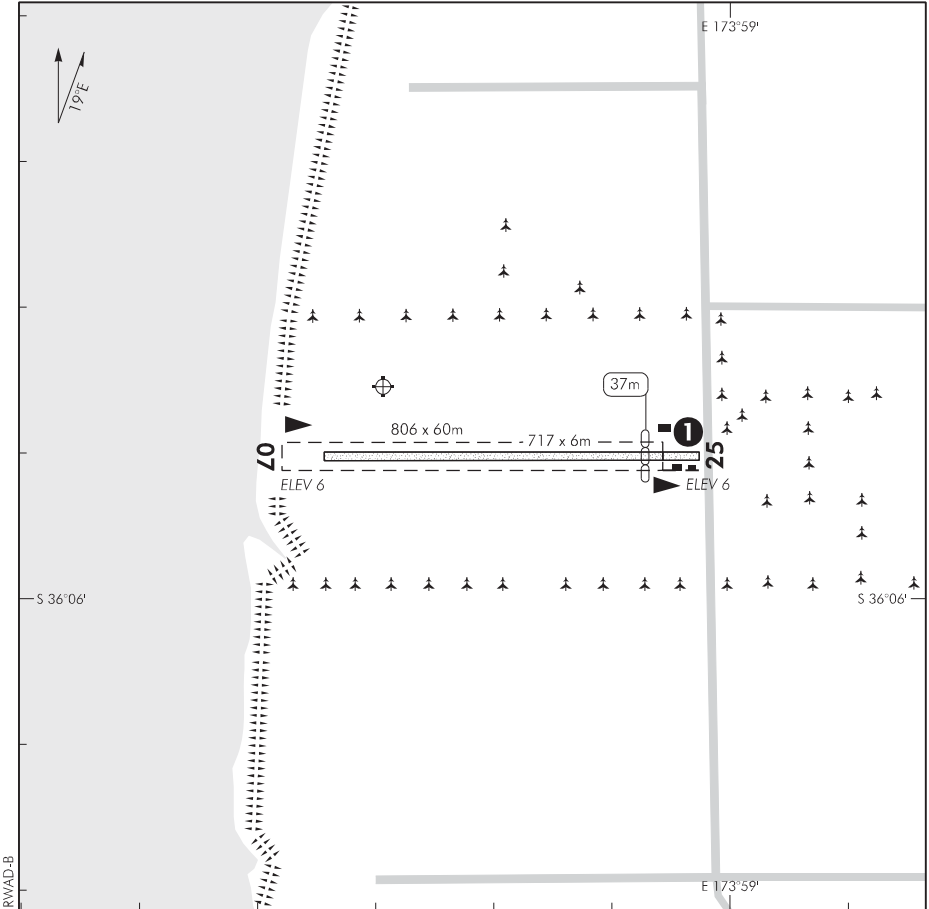

ELEV 6

NZRW

UNATTENDED: 119.1

NON-CERTIFICATED

RUAWAI AERODROME

Changes from 4 SEP 03; Sheep grazing text removed, trees and buildings added.

D ① Starter extension 77m.

S 36 05 45 E 173 58 31

Effective: 4 JUN 09

© Civil Aviation Authority

RUAWAI AERODROME

Non-Certificated Aerodrome 4NM NW of Ruawai

NZRW

**RUAWAI
OPERATIONAL DATA****RWY**

RWY	SFC	Strength	Gp	Slope	ASDA	Take-off distance			LDG DIST
						1:20	1:30	1:40	
07 25	Gr	ESWL 2270	5	Nil		680			717 680
25	Gr	ESWL 2270	6	Nil		794			