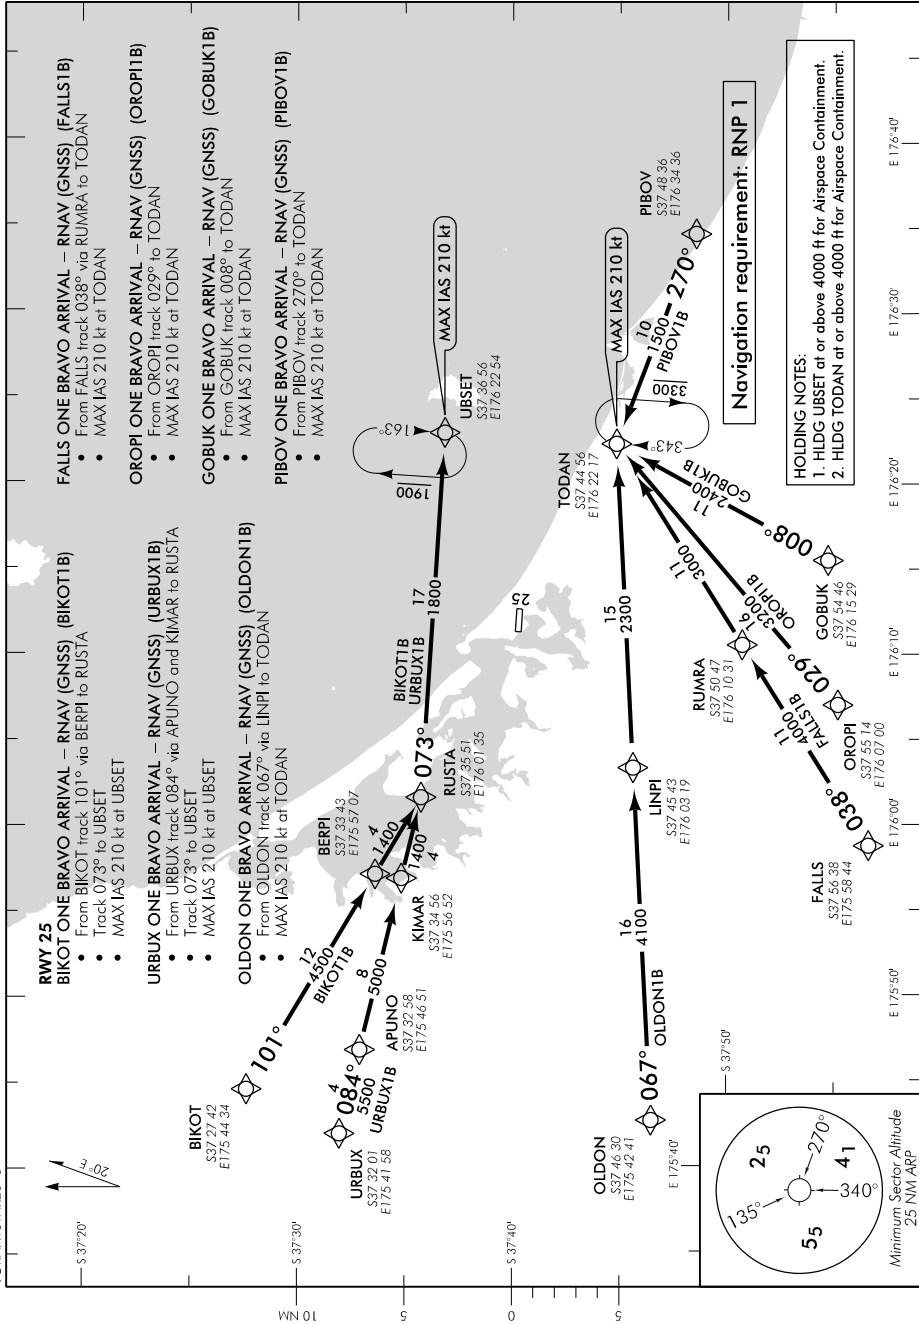

ELEV 13

CAT A,B,C

TAURANGA

NZTG

RNAV (GNSS) STAR RWY 25

BAY APPROACH: 123.8 119.5

TOWER: 118.3 129.2

ATIS: 126.6

UNATTENDED: 118.3

TGRNAVSTAR25-C

Changes from 30 MAR 17: Arrivals updated, COM header, ATC cellsign.

Effective: 1 FEB 18

© Civil Aviation Authority

TAURANGA RNAV (GNSS) STAR RWY 25