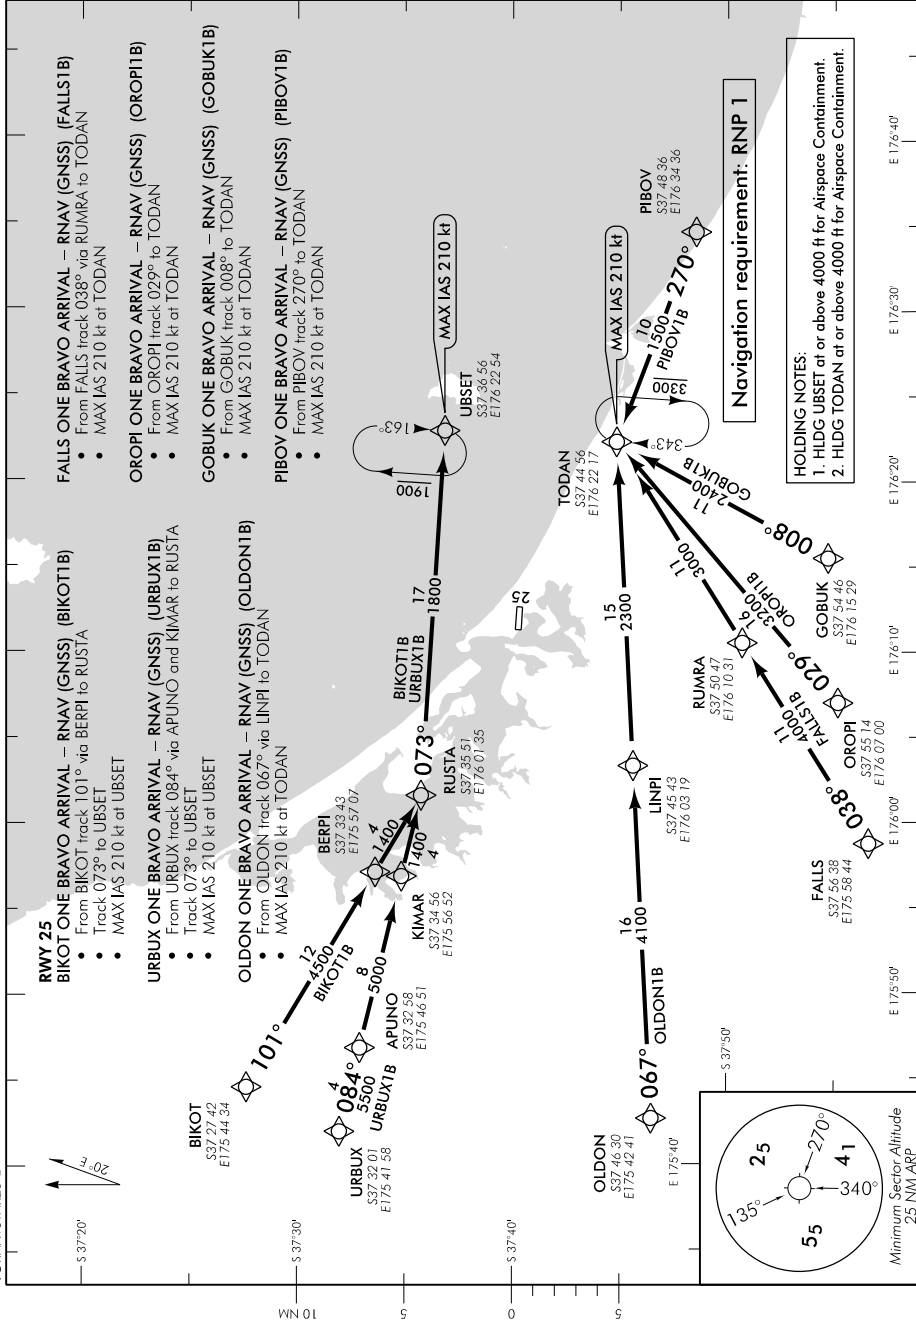

ELEV 13

CAT A,B,C,D

TAURANGA

NZTG

RNAV (GNSS) STAR RWY 07

BAY APPROACH: 119.5 123.8

TOWER: 118.3 129.2

ATIS: 126.6

UNATTENDED: 118.3

Effective: 28 MAR 19

Changes from 24 MAY 18: CAT D added.

ELEV 13

CAT A,B,C,D

TAURANGA

NZTG

RNAV (GNSS) STAR RWY 25

BAY APPROACH: 119.5 123.8

TOWER: 118.3 129.2

ATIS: 126.6

UNATTENDED: 118.3

TGRNAVSTAR25-E

Changes from 24 MAY 18: CAT D added.

Effective: 28 MAR 19

© Civil Aviation Authority