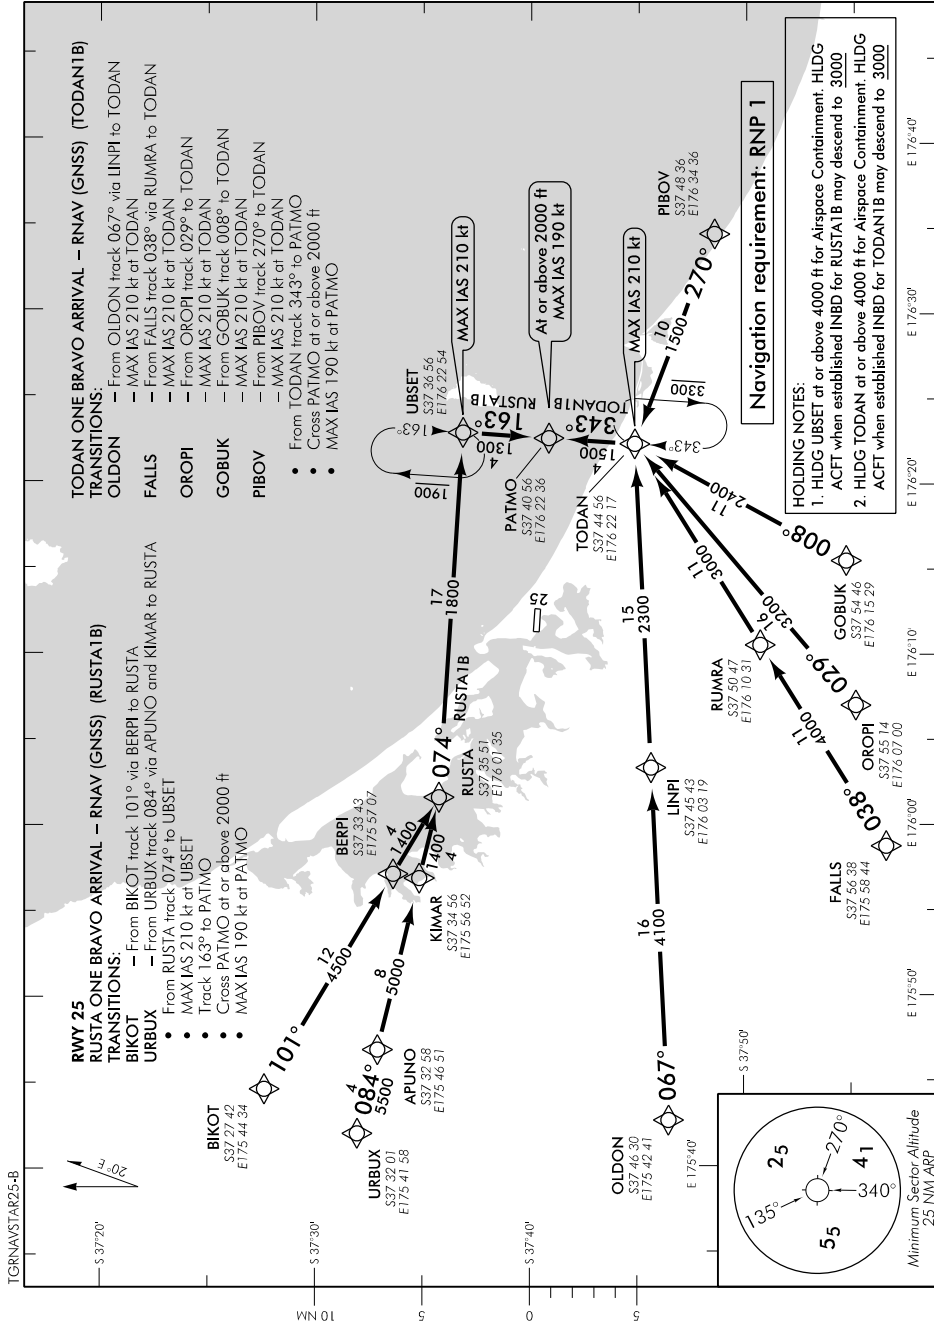

ELEV 13

CAT A,B,C

TAURANGA

RNAV (GNSS) STAR RWY 07

NZTG

CHRISTCHURCH CONTROL: 123.8 119.5 TOWER: 118.3 129.2 ATIS: 126.6 UNATTENDED: 118.3

Effective: 30 MAR 17

TAURANGA

ELEV 13

CAT A,B,C

TAURANGA

NZTG

RNAV (GNSS) STAR RWY 25

CHRISTCHURCH CONTROL: 123.8 119.5 TOWER: 118.3 129.2 ATIS: 126.6 UNATTENDED: 118.3

Effective: 30 MAR 17

© Civil Aviation Authority

TAURANGA

RNAV (GNSS) STAR RWY 25