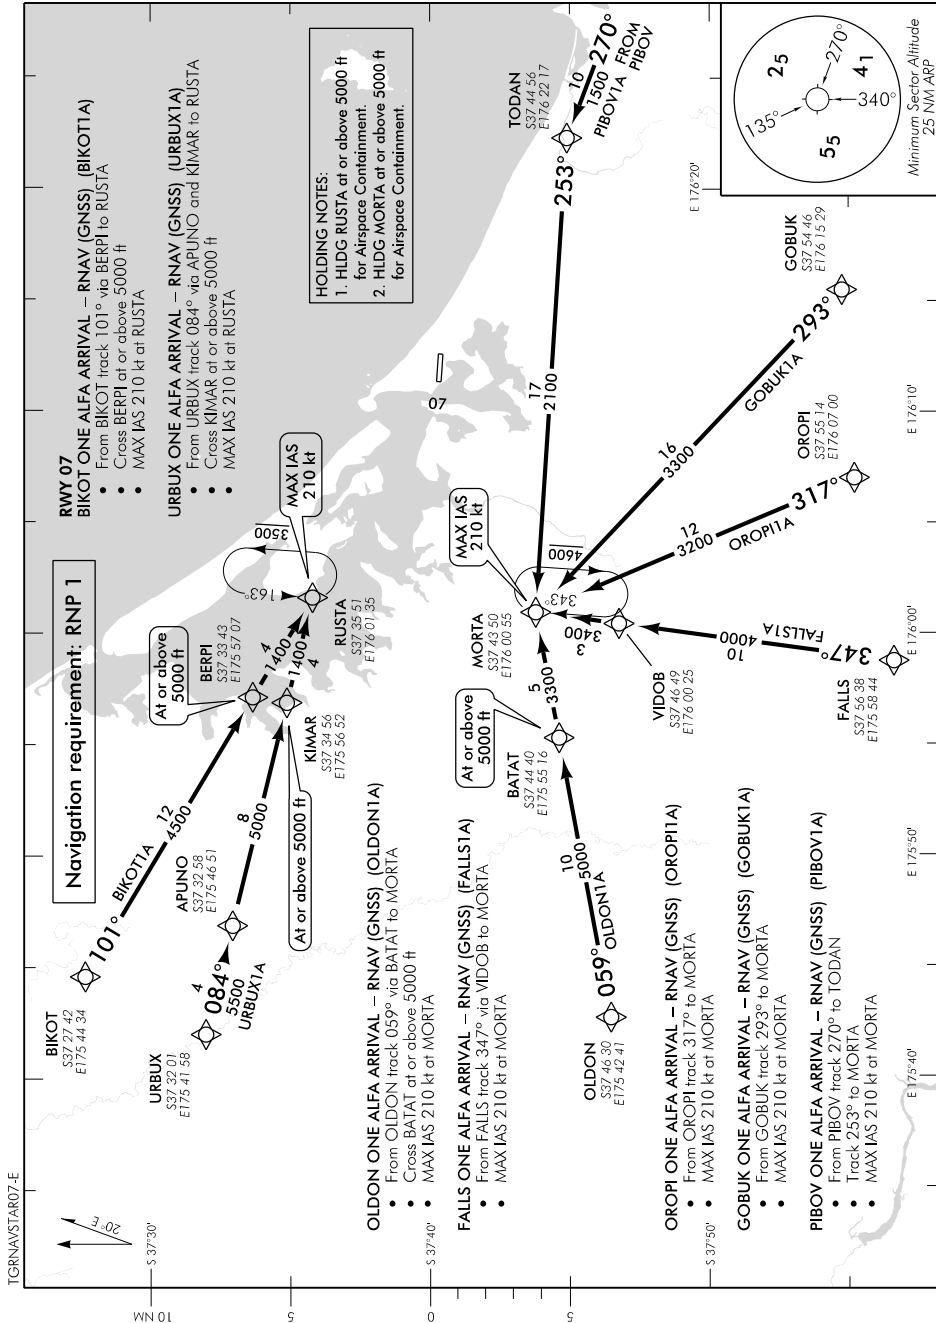

ELEV 13

CAT A,B,C,D

TAURANGA

NZTG

RNAV (GNSS) STAR RWY 07

BAY APPROACH: 119.5 123.8

TOWER: 118.3 129.2

ATIS: 126.6

UNATTENDED: 118.3

Effective: 28 MAR 19

Changes from 24 MAY 18: CAT D added.

ELEV 13

CAT A,B,C,D

TAURANGA

NZTG

RNAV (GNSS) STAR RWY 25

BAY APPROACH: 119.5 123.8

TOWER: 118.3 129.2

ATIS: 126.6

UNATTENDED: 118.3

TGRNAVSTAR25-E

Changes from 24 MAY 18: CAT D added.

Effective: 28 MAR 19

© Civil Aviation Authority