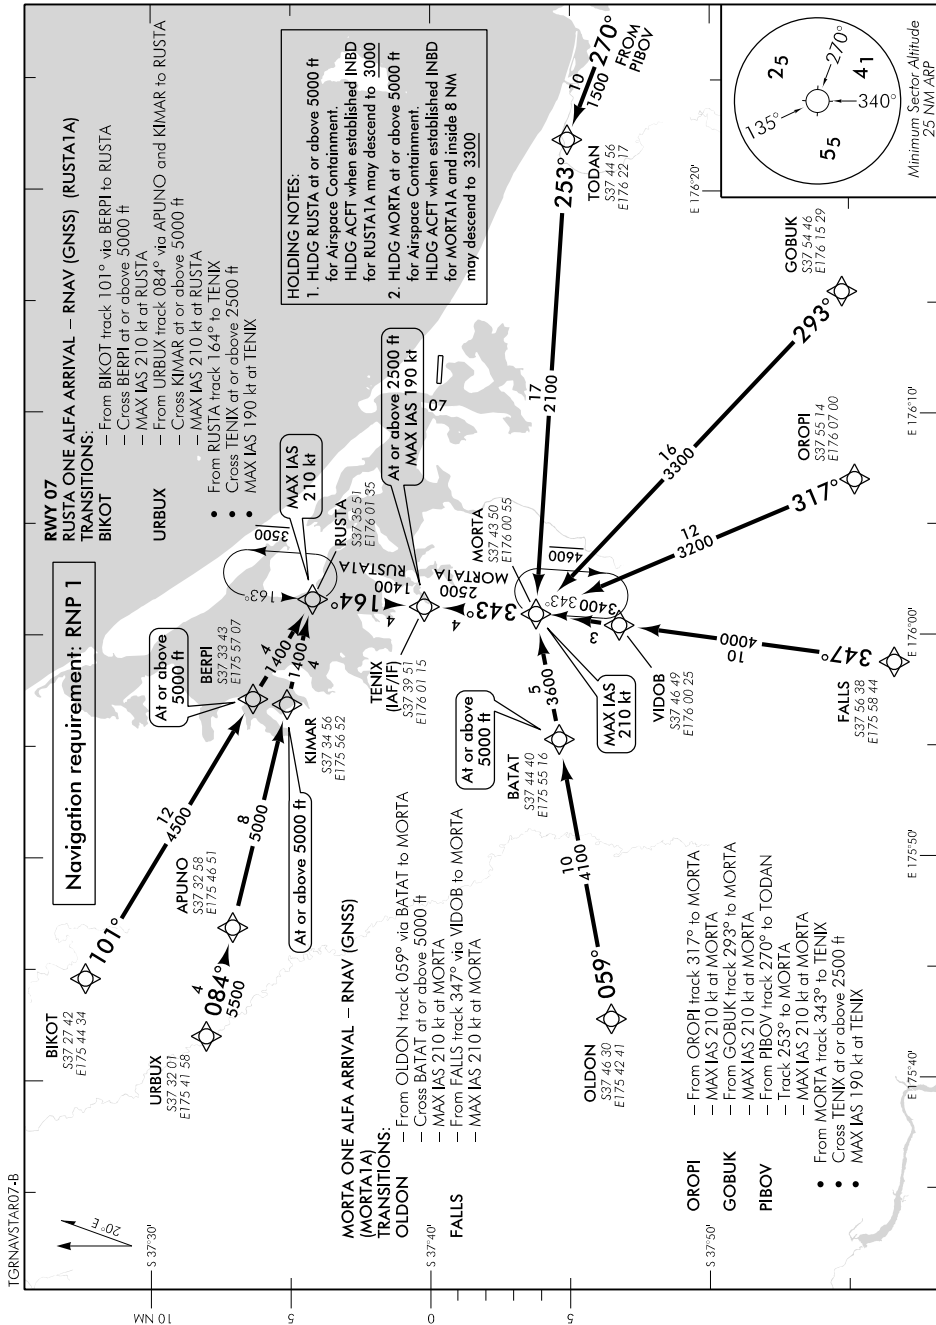

ELEV 13

CAT A,B,C

TAURANGA

RNAV (GNSS) STAR RWY 07

NZTG

CHRISTCHURCH CONTROL: 123.8 119.5 TOWER: 118.3 129.2 ATIS: 126.6 UNATTENDED: 118.3

Effective: 30 MAR 17

TAURANGA

ELEV 13

CAT A,B,C

TAURANGA

NZTG

RNAV (GNSS) STAR RWY 25

CHRISTCHURCH CONTROL: 123.8 119.5 TOWER: 118.3 129.2 ATIS: 126.6 UNATTENDED: 118.3

Effective: 30 MAR 17

© Civil Aviation Authority

TAURANGA

RNAV (GNSS) STAR RWY 25