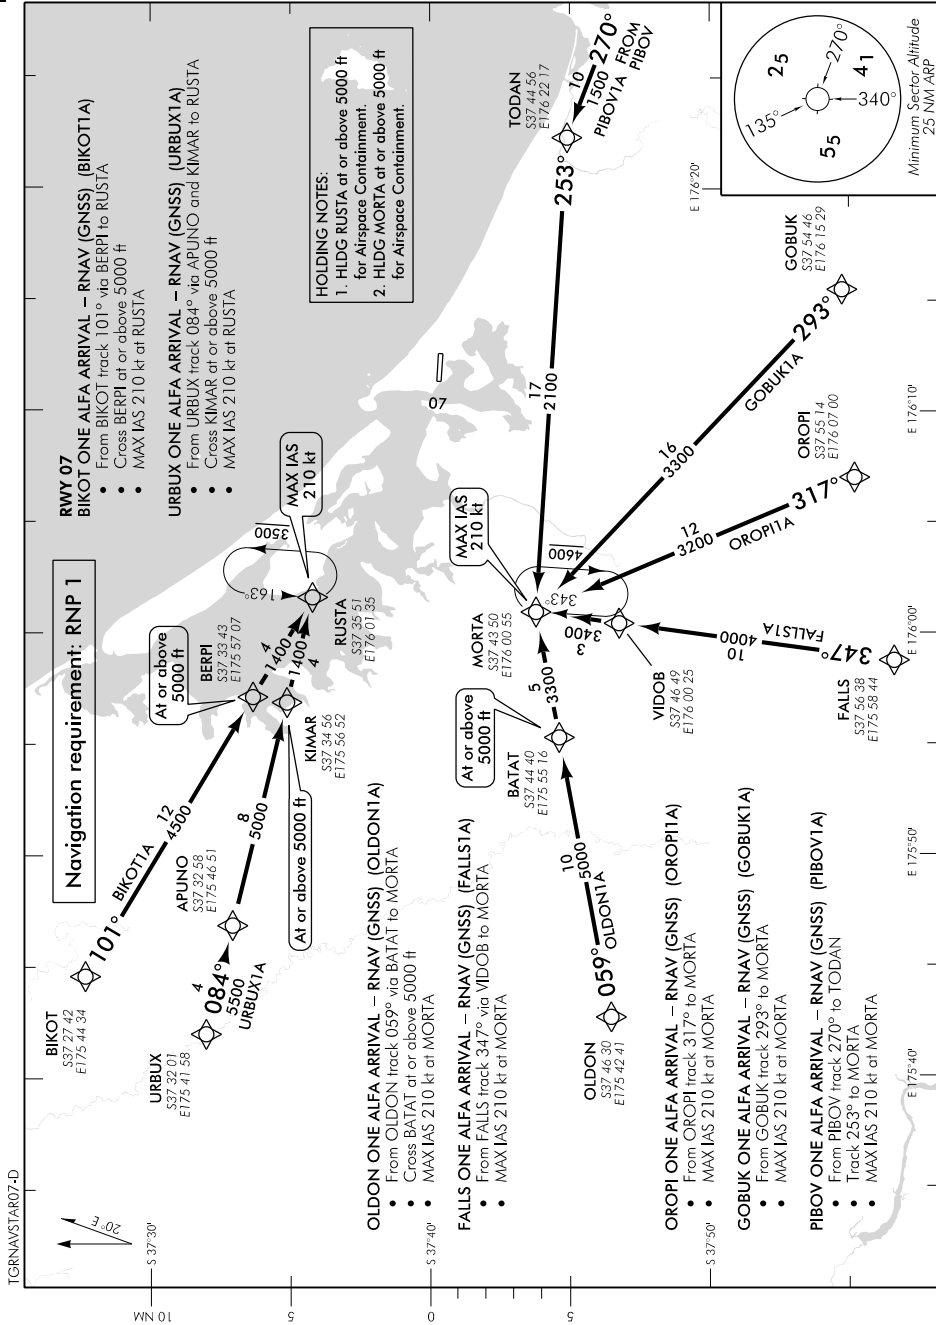

ELEV 13

CAT A,B,C

TAURANGA

NZTG

RNAV (GNSS) STAR RWY 07

BAY APPROACH: 119.5 123.8

TOWER: 118.3 129.2

ATIS: 126.6

UNATTENDED: 118.3

Effective: 24 MAY 18

TGRNAVSTAR25-D