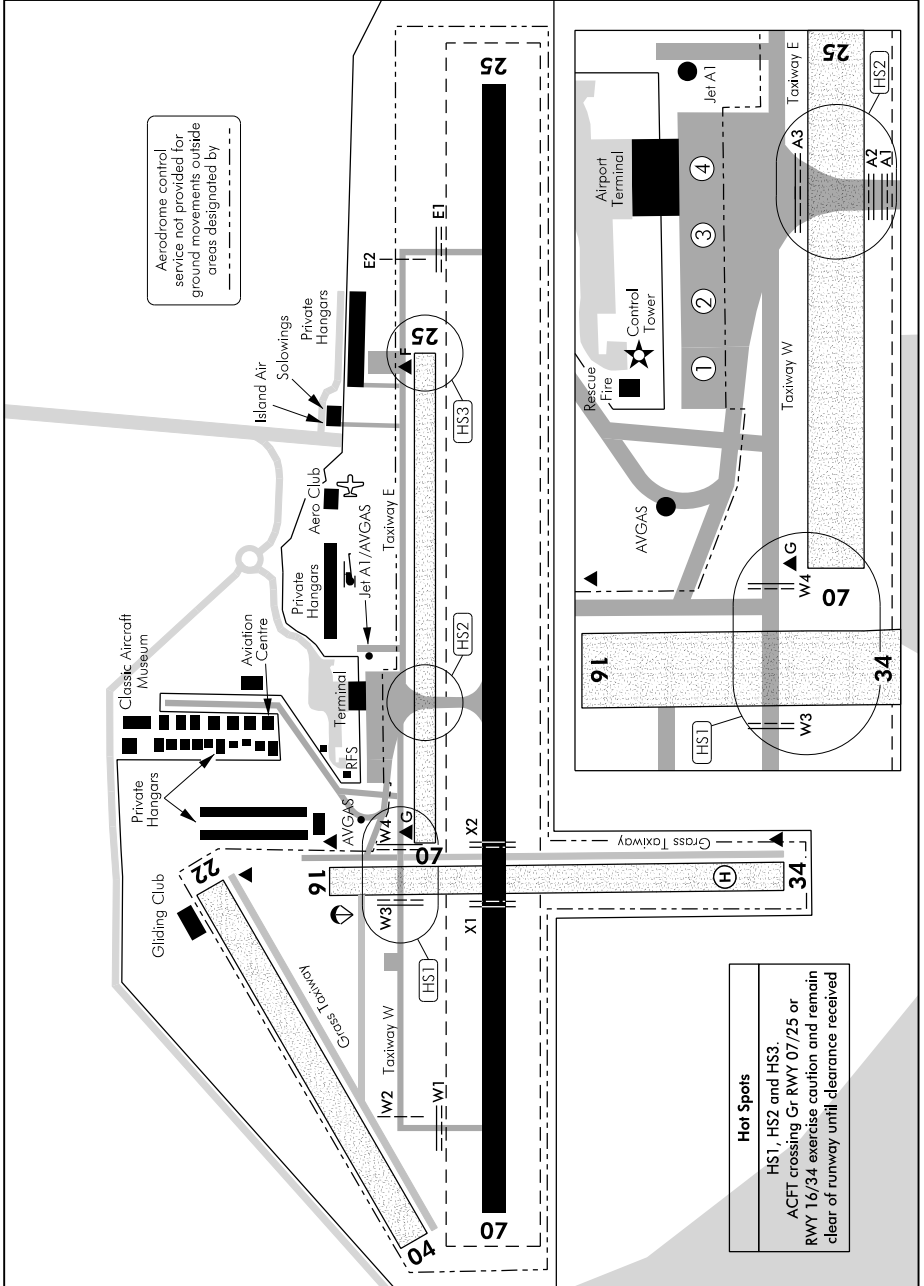

ELEV 13

NZTG

TOWER: 118.3 123.4 129.2

UNATTENDED: 118.3

ATIS: 126.6

TAURANGA GROUND MOVEMENTS

TGGM-V

Changes from 25 MAY 17: Holding points updated.