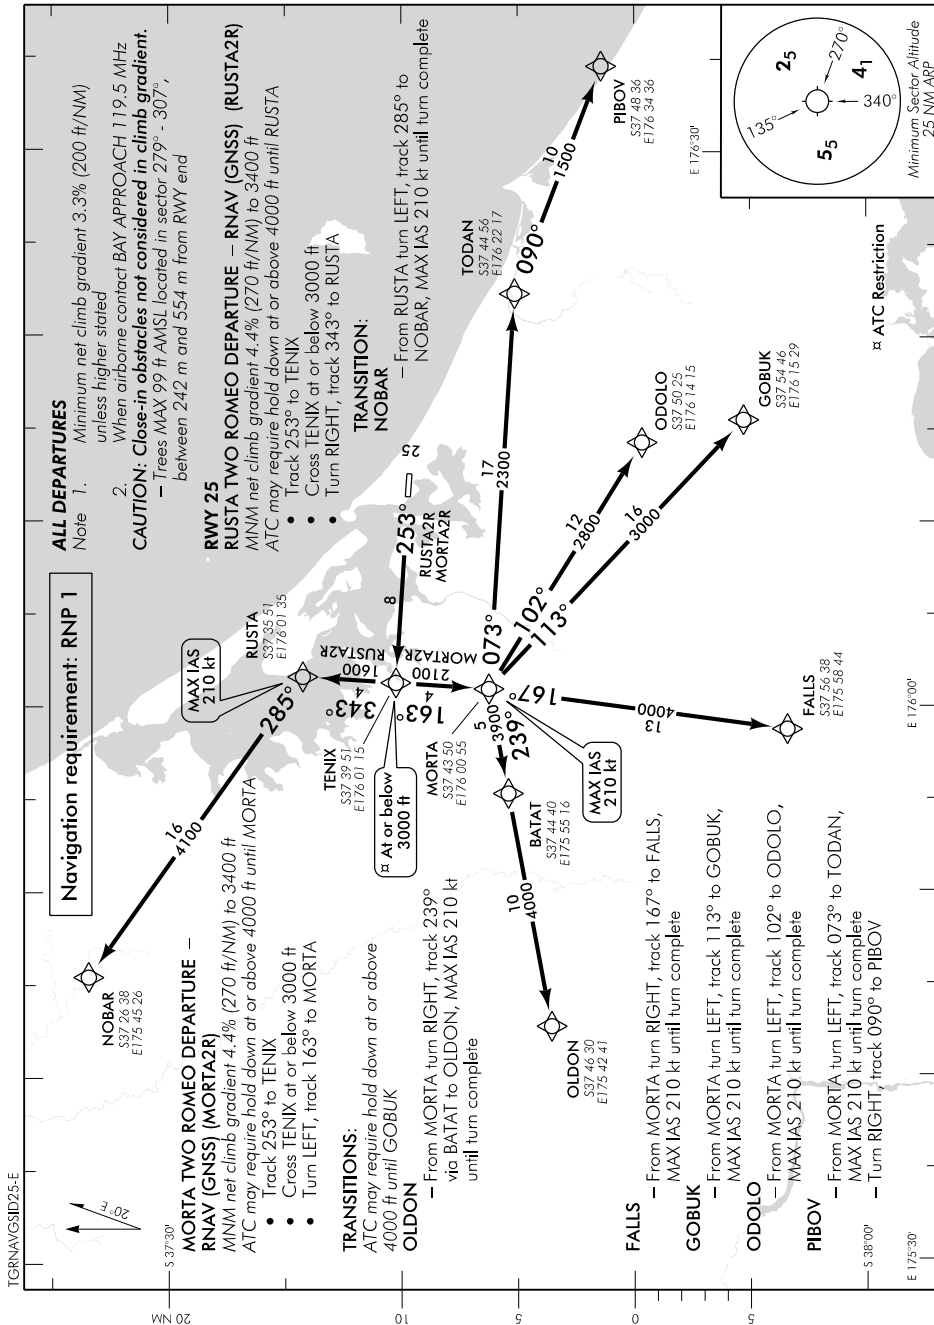

# TAURANGA

NZTG

## RNAV (GNSS) SID RWY 25

BAY APPROACH: 119.5 123.8

TOWER: 118.3 129.2

ATIS: 126.6

UNATTENDED: 118.3

Changes from 24 MAY 18: CAT D added.

Effective: 28 MAR 19

## RNAV (GNSS) SID RWY 25