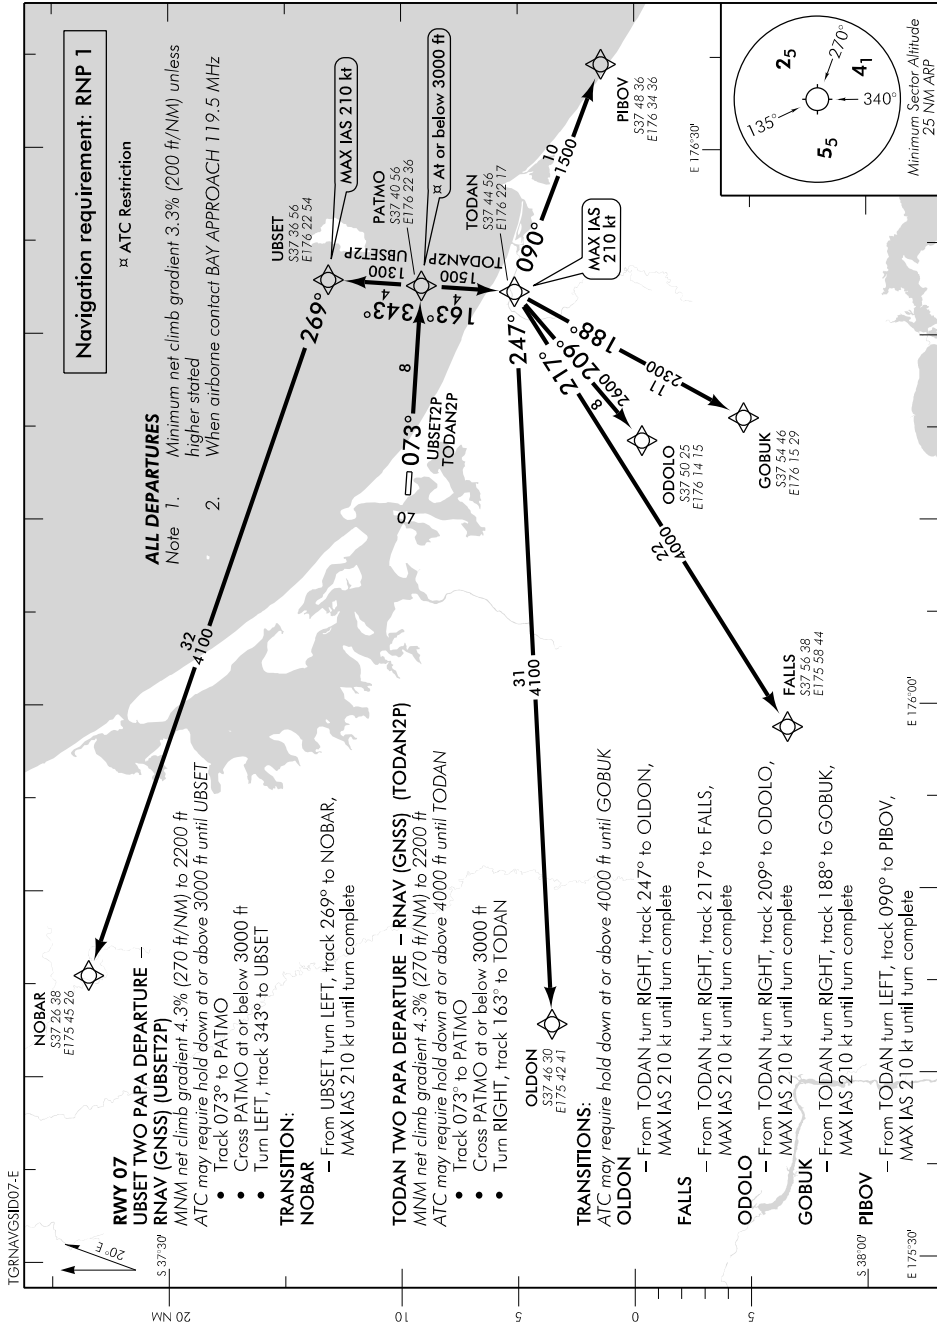

ELEV 13

CAT A,B,C,D

TAURANGA

NZTG

RNAV (GNSS) SID RWY 07

BAY APPROACH: 119.5 123.8

TOWER: 118.3 129.2

ATIS: 126.6

UNATTENDED: 118.3

Effective: 28 MAR 19

Changes from 24 MAY 18: CAT D added.