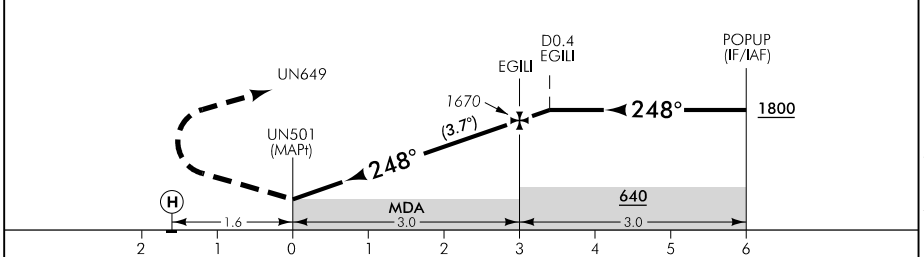

# PAUANUI BEACH

NZUN

RNAV (GNSS) 248

UNATTENDED: 124.5

AWIB: 130.6

Use remote QNH

**MISSED APCH:** MAX IAS 70 kt. Turn RIGHT direct to UN649 (fly-over), turn RIGHT direct to POPUP 1800

| DISTANCE to WPT        | UN501           | 1   | 2    | EGILI | 1    | 2    | POPUP |
|------------------------|-----------------|-----|------|-------|------|------|-------|
| Advisory Altitude 6.5% | MDA             | 870 | 1260 | 1670  | 2050 | 2450 | 2840  |
| Category               | H               |     |      |       |      |      |       |
| LNAV                   | 470(451) – 3100 |     |      |       |      |      |       |