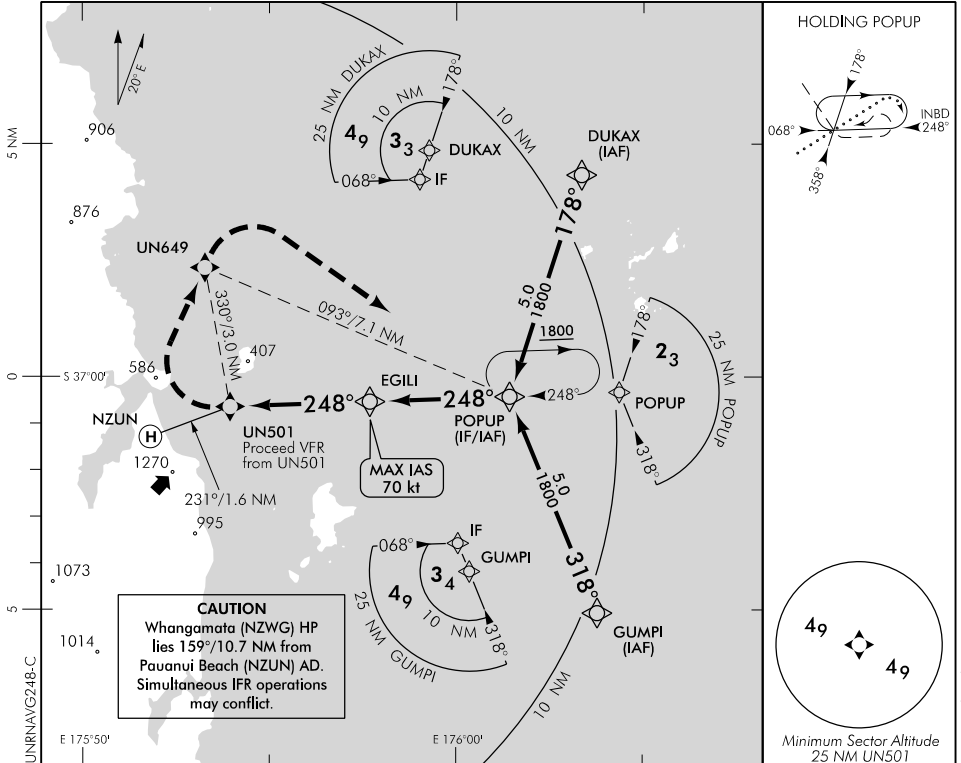

ELEV 19

CAT H

# PAUANUI BEACH

NZUN

RNAV (GNSS) 248

UNATTENDED: 124.5

AWIB: 130.6

Use remote QNH

**MISSED APCH:** MAX IAS 70 kt. Turn RIGHT direct to UN649 (fly-over), turn RIGHT direct to POPUP 1800

| DISTANCE to WPT        | UN501           | 1   | 2    | EGILI | 1    | 2    | POPUP |
|------------------------|-----------------|-----|------|-------|------|------|-------|
| Advisory Altitude 6.5% | MDA             | 870 | 1260 | 1670  | 2050 | 2450 | 2840  |
| Category               | H               |     |      |       |      |      |       |
| LNAV                   | 470(451) – 3100 |     |      |       |      |      |       |