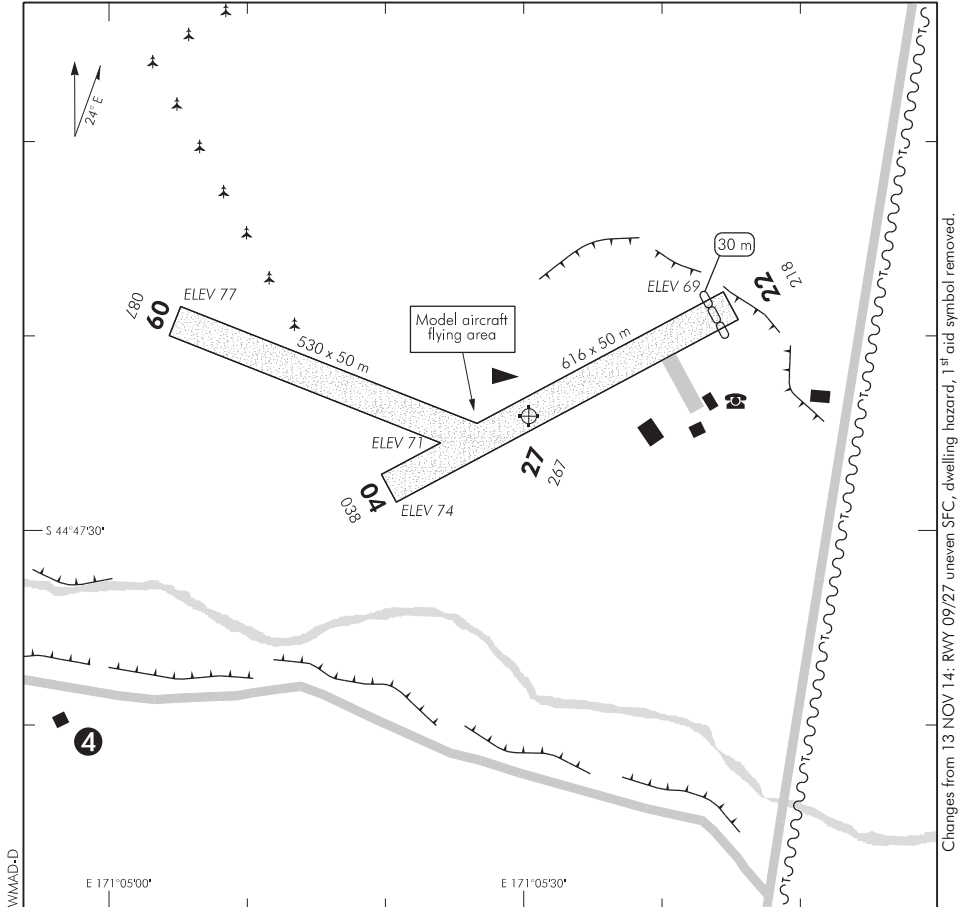

ELEV 80

NZWM

NON-CERTIFICATED

**WAIMATE
AERODROME**

UNATTENDED: 119.1

1. Sheep grazing.
2. Model aircraft flying may take place during daylight hours.
3. **CAUTION:** RWY 09/27 uneven surface.
4. Dwelling hazard.

S 44 47 24 E 171 05 30*

Effective: 2 FEB 17

© Civil Aviation Authority

**WAIMATE
AERODROME**

NZWM

OPERATIONAL DATA**RWY**

RWY	SFC	Strength	Gp	Slope	ASDA	Take-off distance			LDG DIST
						1:20	1:30	1:40	
04 22	Gr	ESWL 3000	4	0.26D 0.26U		586 616			616 586
09 27	Gr	ESWL 3000	4	0.35D 0.35U		530			530