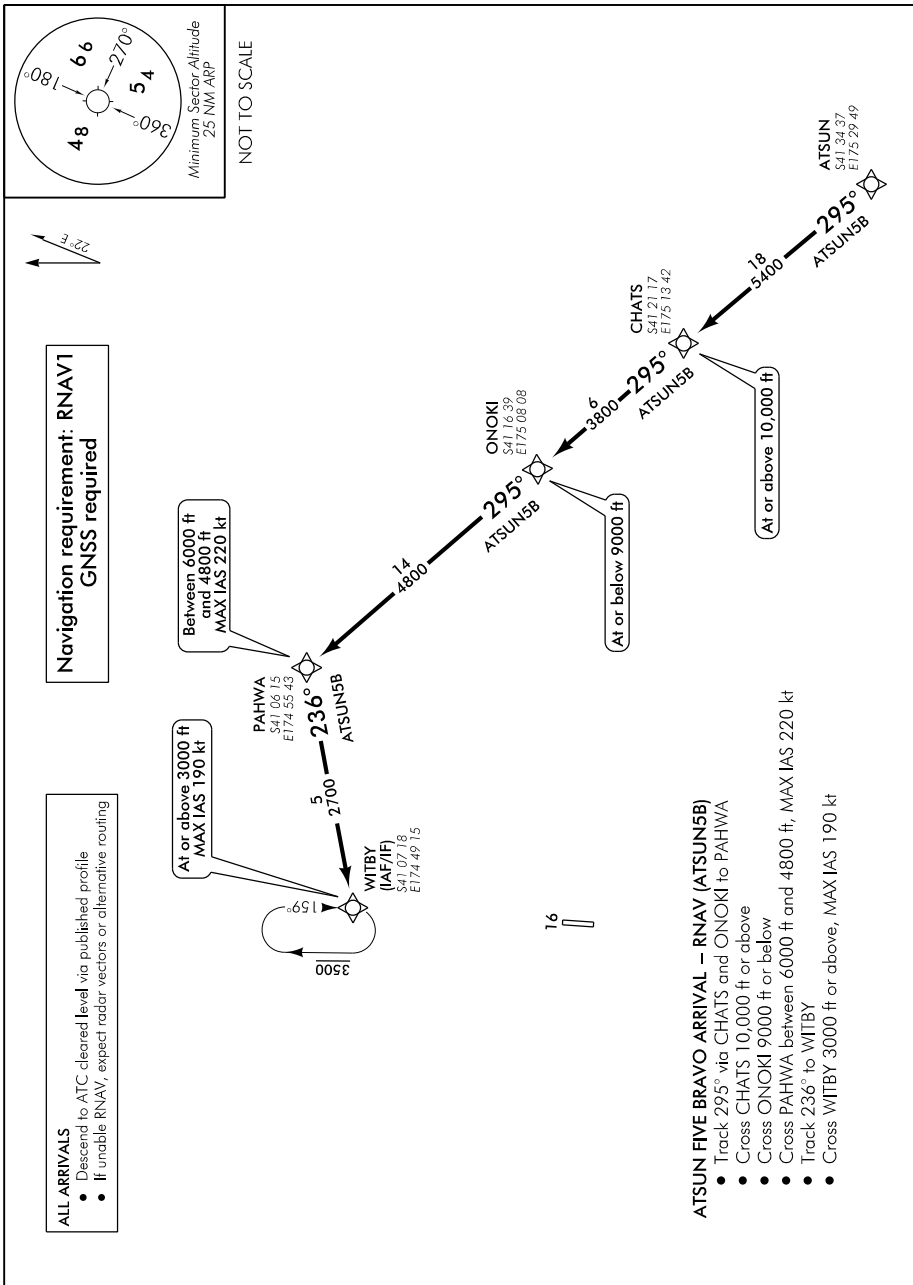

ELEV 41

NZWN

WELLINGTON RNAV STAR RWY 16 (3)

WELLINGTON CONTROL: 119.3 122.3 121.1

TOWER: 118.8 120.0

ATIS: 126.9

WNRNAVSTAR16-3-F

Changes from 4 FEB 16: MNM SECT ALT, ATSUN-CHATS MSA, ONOKI-PAHWA track.