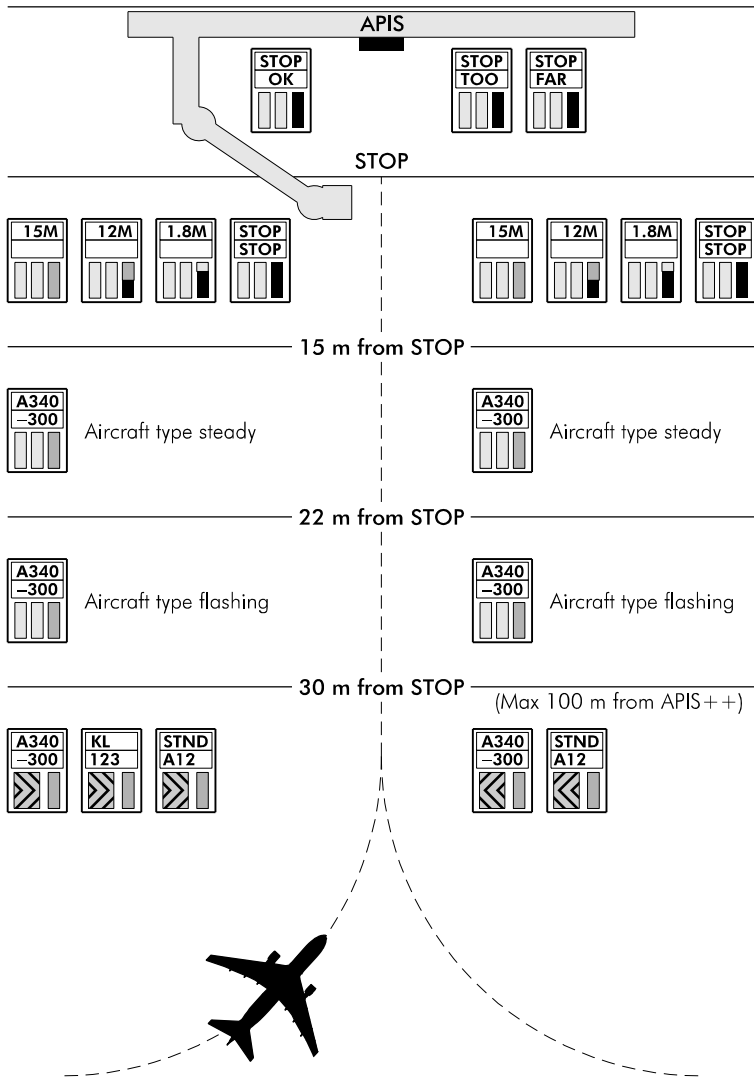

WELLINGTON VISUAL DOCKING (5)

Standard docking procedure

WNVD5-A

New graphic.

Effective: 17 SEP 15