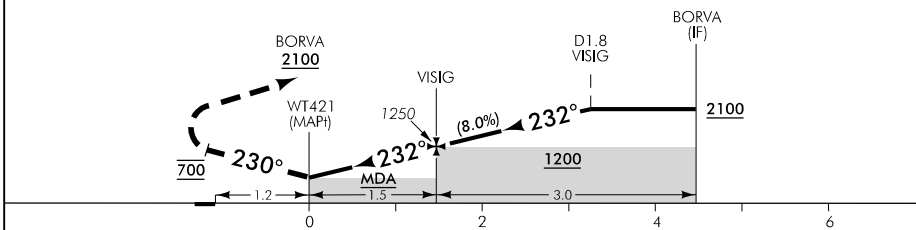

MISSED APCH: MAX IAS 70 kt until turn complete. Track 230° to 700, turn LEFT, direct to BORVA 2100

DISTANCE to WPT	WT421	1	VISIG	1	2	BORVA
Advisory Altitude 8.0%	MDA	1000	1250	1700	2200	2700
Category	H					
LNAV	500(485) – 1500					