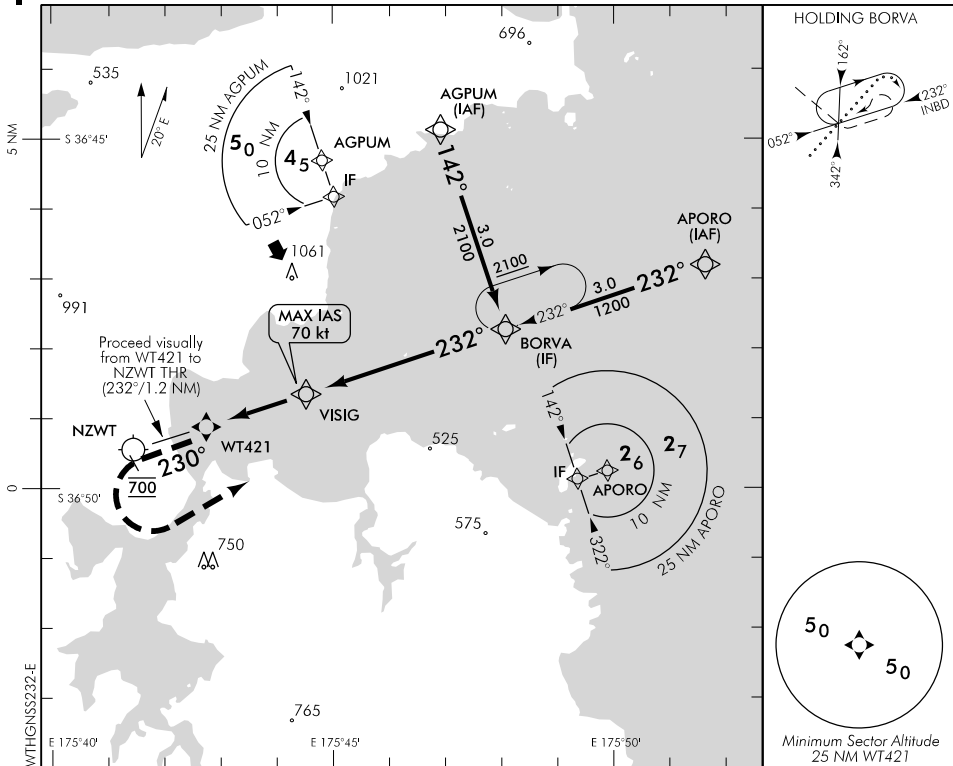

ELEV 15

CAT H

WHITIANGA

NZWT

RNAV (GNSS) 232

CHRISTCHURCH INFORMATION: 118.5 125.5

UNATTENDED: 124.5

Use Whitianga QNH

MISSED APCH: MAX IAS 70 kt until turn complete. Track 230° to 700, turn LEFT, direct to BORVA 2100

DISTANCE to WPT	WT421	1	VISIG	1	2	BORVA
Advisory Altitude 8.0%	MDA	1000	1250	1700	2200	2700
Category	H					
LNAV	500(485) – 1500					

Effective: 29 MAR 18

Changes from 21 JUL 16: Procedure reviewed, COM header.

ELEV 15

CAT H

WHITIANGA

NZWT

RNAV (GNSS) 338

CHRISTCHURCH INFORMATION: 118.5 125.5