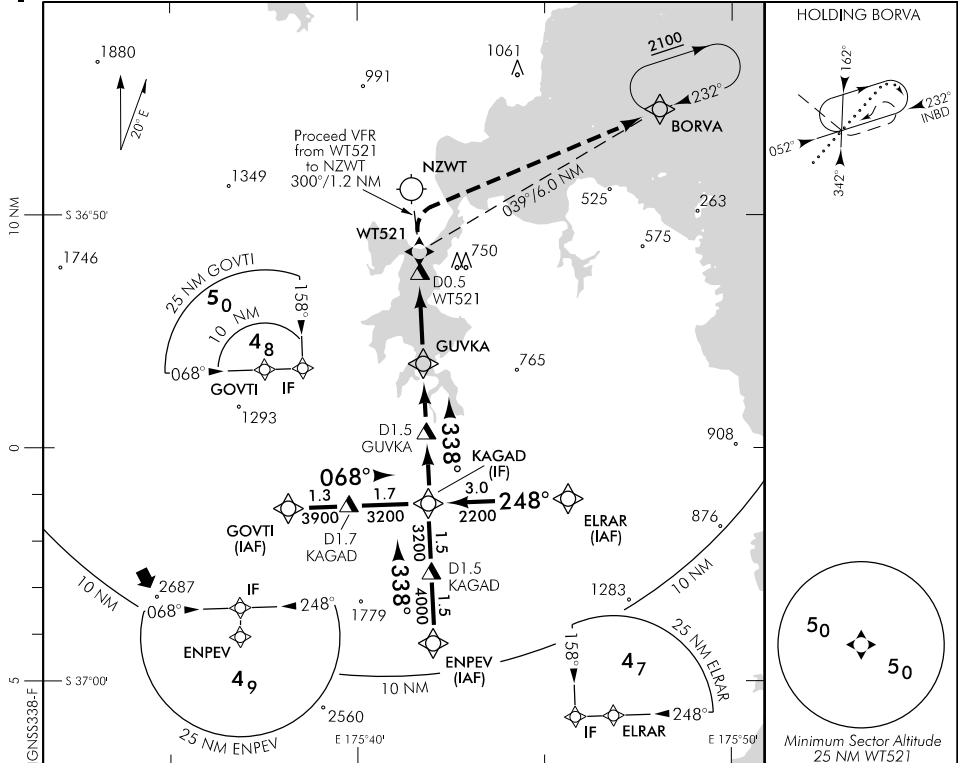

MISSED APCH: MAX IAS 70 kt until turn complete. Track 230° to 700, turn LEFT, direct to BORVA 2100

DISTANCE to WPT	WT421	1	VISIG	1	2	BORVA
Advisory Altitude 8.0%	MDA	1000	1250	1700	2200	2700
Category	H					
LNAV	500(485) – 1500					

Effective: 29 MAR 18

Changes from 21 JUL 16: Procedure reviewed, COM header.

ELEV 15

CAT H

WHITIANGA

NZWT

RNAV (GNSS) 338

CHRISTCHURCH INFORMATION: 118.5 125.5

UNATTENDED: 124.5

Use Whitianga QNH

MISSED APCH: MAX IAS 70 kt until turn complete. Turn RIGHT direct to BORVA 2100

DISTANCE TO WPT	WT521	1	2	GUVKA	1	2	KAGAD
Advisory Altitude 8.5%	MDA	1250	1750	1950	2500	3000	3500
Category	H						
LNAV	700(685) – 1500						