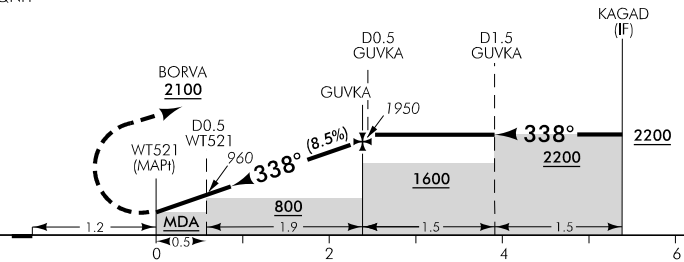

MISSED APCH: MAX IAS 70 kt until turn complete. Track 230° to 700, turn LEFT, direct to BORVA 2100

DISTANCE to WPT	WT421	1	VISIG	1	2	BORVA
Advisory Altitude 8.0%	MDA	1000	1250	1700	2200	2700
Category	H					
LNAV	500(485) – 1500					

Effective: 29 MAR 18

Changes from 21 JUL 16: Procedure reviewed, COM header.

ELEV 15

CAT H

WHITIANGA

NZWT

RNAV (GNSS) 338

CHRISTCHURCH INFORMATION: 118.5 125.5

UNATTENDED: 124.5

Use Whitianga QNH

MISSED APCH: MAX IAS 70 kt until turn complete. Turn RIGHT direct to BORVA 2100

DISTANCE TO WPT	WT521	1	2	GUVKA	1	2	KAGAD
Advisory Altitude 8.5%	MDA	1250	1750	1950	2500	3000	3500
Category	H						
LNAV	700(685) – 1500						