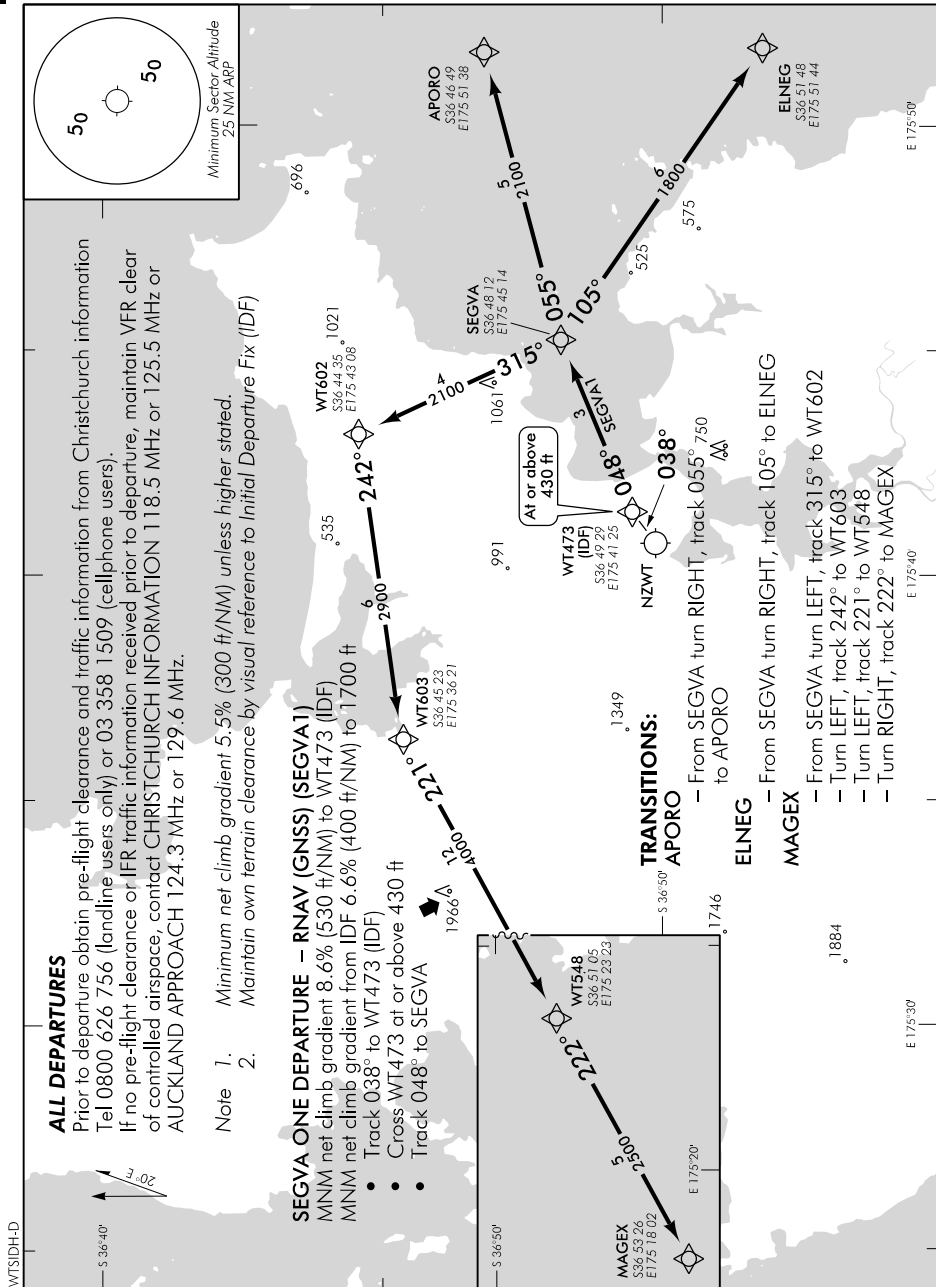

ELEV 15

CAT H

**WHITIANGA**

NZWT

**RNAV (GNSS) SID**

CHRISTCHURCH INFORMATION: 118.5 125.5

UNATTENDED: 124.5

Changes from 9 FEB 12: Procedure reviewed, WPTs and tracks amended, COM header.

**Effective: 29 MAR 18**

**WHITIANGA**  
**RNAV (GNSS) SID**