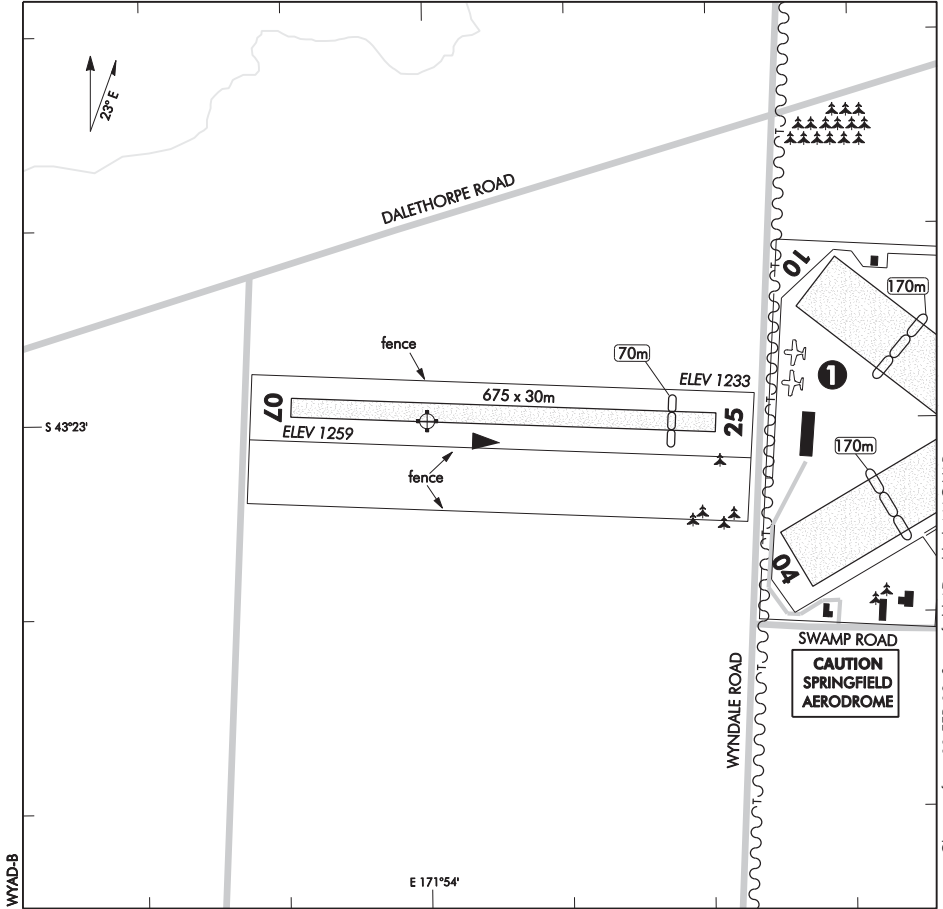

ELEV 1259

NZWY

NON-CERTIFICATED

**WYNDALE
AERODROME**

UNATTENDED: 119.1

- 1 **CAUTION:** Springfield AD (NZSF) — possible concurrent gliding activity.
- 2. **CAUTION:** Power line off eastern end of runway on Wyndale Rd.

S 43 23 00 E 171 54 00

Effective: 20 SEP 12

© Civil Aviation Authority

**WYNDALE
AERODROME**

NZWY

OPERATIONAL DATA**RWY**

RWY	SFC	Strength	Gp	Slope	ASDA	Take-off distance			LDG DIST
						1:20	1:30	1:40	
07	Gr		4 3	1.17D		605			675
25	Gr		3 4	1.17U		675			605

LIGHTING

Nil

FACILITIES

Nil

SUPPLEMENTARY

Operator: Russells Flat Community Landcare Group
 c/- Dene Wason, 591 Pig Saddle Rd, Sheffield
 Tel (03) 318 3771

Private aerodrome, available for approved aircraft only, subject to prior permission from the operator.